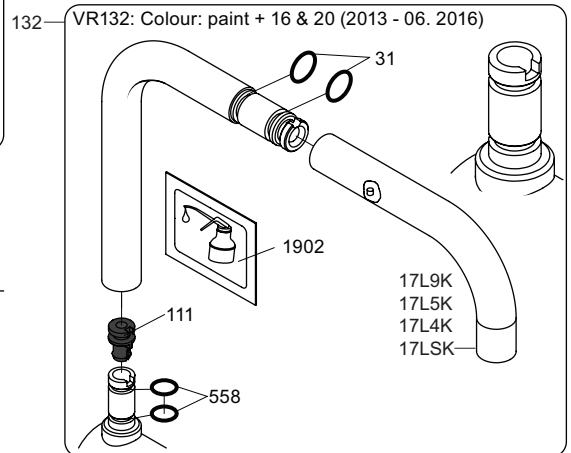

**VOLA KV1**

Fitting instruction  
 Montageanleitung  
 Monteringsvejledning  
 Monteringsvægledning  
 Montage hanleiding  
 Manuel de montage

04/00203  
 04/00206

**Data, 3 Bar /43.5 Psi:**

	l/min.	Gal/min.
KV1:	9,0	2.4
KV1US:	4,5	1.2

Brak  
Bedienung  
Fonctionnement

Colour: 02, 04, 05, 06, 08, 09, 12, 14, 15, 16, 17,  
18, 19, 20, 21, 25, 27, 60, 62, 63, 65, 66

Cu:  
KV1: Ø10  
KV1US: Ø3/8"  
KV1Q: Ø3/8"

- NR.10/L/M: VR20, VR22, VR273/L/M, VR294, VR295  
 VR17L4K: VR15P, VR16L4, VR17L (US Standard)  
 VR17L5K: VR15P, VR16L5, VR17L  
 VR17L9K: VR15P, VR16L9, VR17L  
 VR17LSK: VR15P, VR16LS, VR17L  
 VR30: VR15P, VR16L9, VR17L, VR29, 4xVR31, VR35, VR1902 (F40) (and KV1 from 1972 - 1996)  
 VR132: VR15P, VR16L9, VR17L, 2xVR31, 2xVR558, VR1902 (2013 - 06. 2016)  
 VR133: VR15P, VR16L9, VR17L, VR24, 4xVR31, VR113, VR1902 (1997 - 2012)  
 VR230: VR15P, VR16L9, VR17L, 2xVR118, VR229, VR235, 4xVR558, VR1902 (06-2016 - )  
 VR117K: VR116, VR117, VR118, 2xVR558, VR1902  
 VR277K: VR22, VR269, VR277  
 VR297/L/M: VR20, VR22, VR269, VR273/L/M, VR277, VR294, VR295, VR296  
 VR433: VR261, VR263, VR440, VR442, 2xVR444