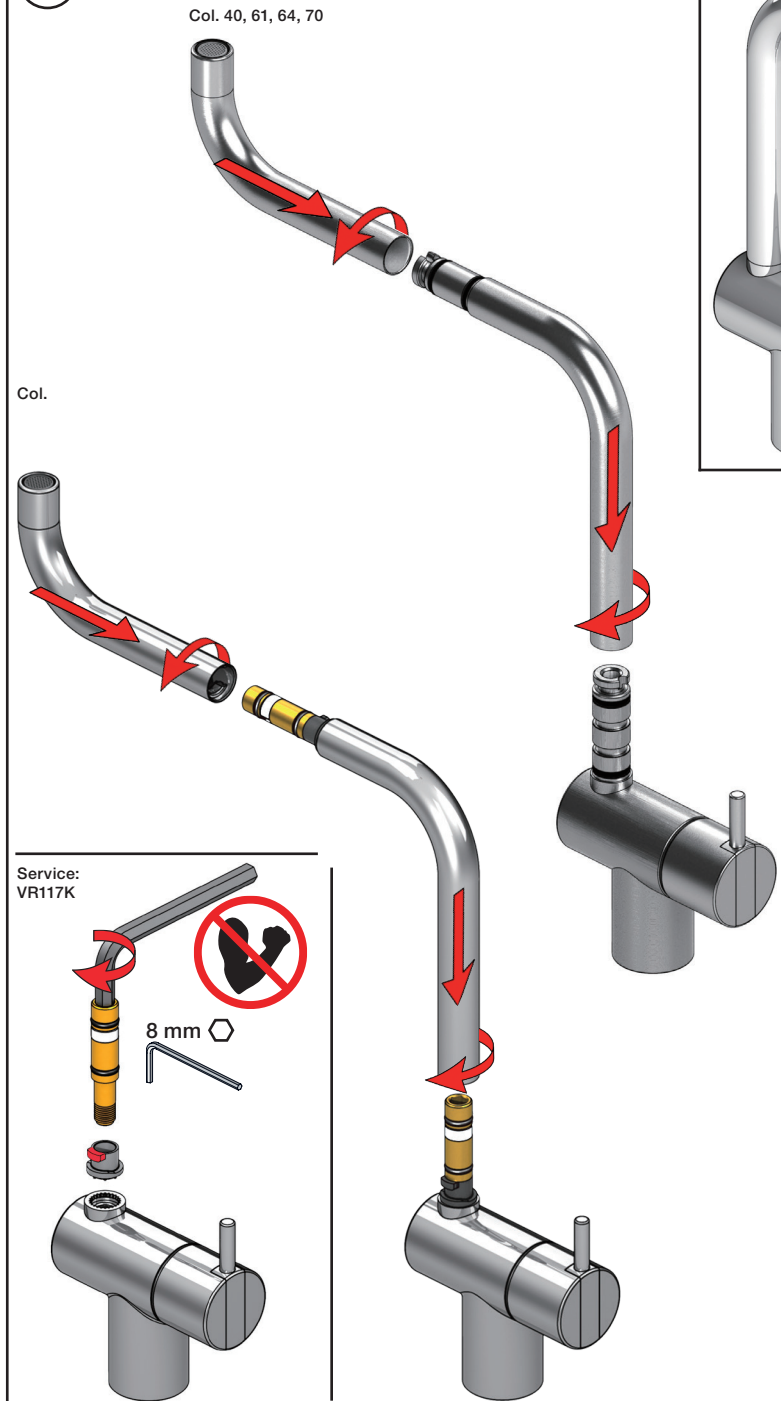

**VOLA KV1**

Fitting instruction  
 Montageanleitung  
 Monteringsvejledning  
 Monteringsvægledning  
 Montage hanleiding  
 Manuel de montage

04/00203  
 04/00206

**Data, 3 Bar /43.5 Psi:**

	l/min.	Gal/min.
KV1:	9,0	2.4
KV1US:	4,5	1.2

Max. 65°C, 150°F

www.vola.com

mnt\_KV1\_V3\_40998778  
 06-09-2023

vola

4

5

KV1L/KV1M

Operation  
Bedienung  
Betjening

Brak  
Bedienung  
Fonctionnement

Colour: 02, 04, 05, 06, 08, 09, 12, 14, 15, 16, 17,  
18, 19, 20, 21, 25, 27, 60, 62, 63, 65, 66

Cu:  
KV1: Ø10  
KV1US: Ø3/8"  
KV1Q: Ø3/8"

- NR.10/L/M: VR20, VR22, VR273/L/M, VR294, VR295  
 VR17L4K: VR15P, VR16L4, VR17L (US Standard)  
 VR17L5K: VR15P, VR16L5, VR17L  
 VR17L9K: VR15P, VR16L9, VR17L  
 VR17LSK: VR15P, VR16LS, VR17L  
 VR30: VR15P, VR16L9, VR17L, VR29, 4xVR31, VR35, VR1902 (F40) (and KV1 from 1972 - 1996)  
 VR132: VR15P, VR16L9, VR17L, 2xVR31, 2xVR558, VR1902 (2013 - 06. 2016)  
 VR133: VR15P, VR16L9, VR17L, VR24, 4xVR31, VR113, VR1902 (1997 - 2012)  
 VR230: VR15P, VR16L9, VR17L, 2xVR118, VR229, VR235, 4xVR558, VR1902 (06-2016 - )  
 VR117K: VR116, VR117, VR118, 2xVR558, VR1902  
 VR277K: VR22, VR269, VR277  
 VR297/L/M: VR20, VR22, VR269, VR273/L/M, VR277, VR294, VR295, VR296  
 VR433: VR261, VR263, VR440, VR442, 2xVR444