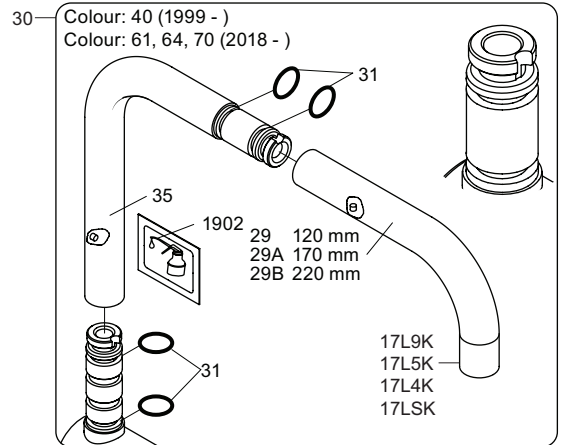

**VOLA KV1**

Fitting instruction  
 Montageanleitung  
 Monteringsvejledning  
 Monteringsvægledning  
 Montage hanleiding  
 Manuel de montage

04/00203  
 04/00206

**Data, 3 Bar /43.5 Psi:**

	l/min.	Gal/min.
KV1:	9,0	2.4
KV1US:	4,5	1.2

Brak  
Bedienung  
Fonctionnement

Colour: 02, 04, 05, 06, 08, 09, 12, 14, 15, 16, 17,  
18, 19, 20, 21, 25, 27, 60, 62, 63, 65, 66

Cu:  
KV1: Ø10  
KV1US: Ø3/8"  
KV1Q: Ø3/8"

- NR.10/L/M: VR20, VR22, VR273/L/M, VR294, VR295  
 VR17L4K: VR15P, VR16L4, VR17L (US Standard)  
 VR17L5K: VR15P, VR16L5, VR17L  
 VR17L9K: VR15P, VR16L9, VR17L  
 VR17LSK: VR15P, VR16LS, VR17L  
 VR30: VR15P, VR16L9, VR17L, VR29, 4xVR31, VR35, VR1902 (F40) (and KV1 from 1972 - 1996)  
 VR132: VR15P, VR16L9, VR17L, 2xVR31, 2xVR558, VR1902 (2013 - 06. 2016)  
 VR133: VR15P, VR16L9, VR17L, VR24, 4xVR31, VR113, VR1902 (1997 - 2012)  
 VR230: VR15P, VR16L9, VR17L, 2xVR118, VR229, VR235, 4xVR558, VR1902 (06-2016 - )  
 VR117K: VR116, VR117, VR118, 2xVR558, VR1902  
 VR277K: VR22, VR269, VR277  
 VR297/L/M: VR20, VR22, VR269, VR273/L/M, VR277, VR294, VR295, VR296  
 VR433: VR261, VR263, VR440, VR442, 2xVR444