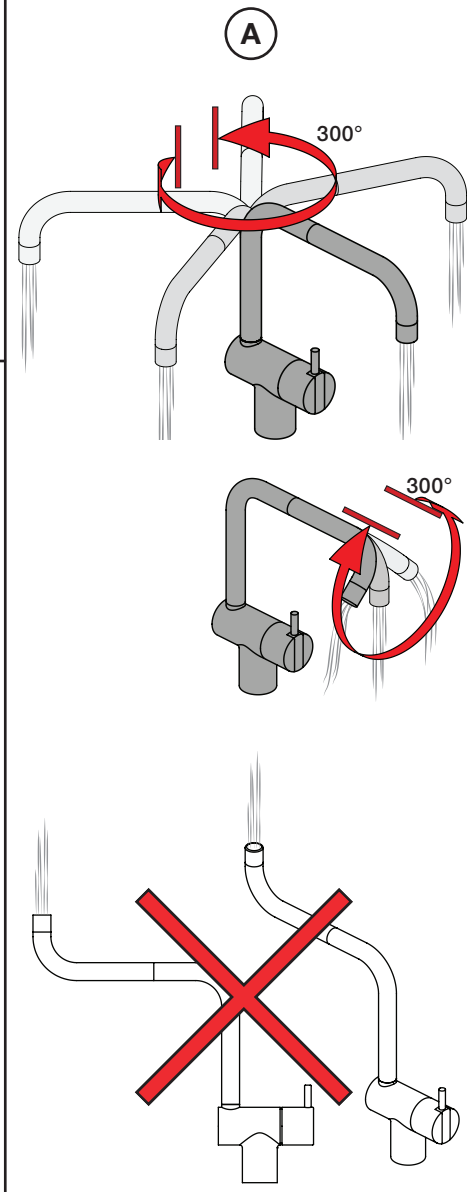

**VOLA KV1**

Fitting instruction  
 Montageanleitung  
 Monteringsvejledning  
 Monteringsvægledning  
 Montage hanleiding  
 Manuel de montage

04/00203  
 04/00206

**Data, 3 Bar /43.5 Psi:**

	l/min.	Gal/min.
KV1:	9,0	2.4
KV1US:	4,5	1.2

Brak  
Bedienung  
Fonctionnement

Colour: 02, 04, 05, 06, 08, 09, 12, 14, 15, 16, 17,  
18, 19, 20, 21, 25, 27, 60, 62, 63, 65, 66

Cu:  
KV1: Ø10  
KV1US: Ø3/8"  
KV1Q: Ø3/8"

- NR.10/L/M: VR20, VR22, VR273/L/M, VR294, VR295  
 VR17L4K: VR15P, VR16L4, VR17L (US Standard)  
 VR17L5K: VR15P, VR16L5, VR17L  
 VR17L9K: VR15P, VR16L9, VR17L  
 VR17LSK: VR15P, VR16LS, VR17L  
 VR30: VR15P, VR16L9, VR17L, VR29, 4xVR31, VR35, VR1902 (F40) (and KV1 from 1972 - 1996)  
 VR132: VR15P, VR16L9, VR17L, 2xVR31, 2xVR558, VR1902 (2013 - 06. 2016)  
 VR133: VR15P, VR16L9, VR17L, VR24, 4xVR31, VR113, VR1902 (1997 - 2012)  
 VR230: VR15P, VR16L9, VR17L, 2xVR118, VR229, VR235, 4xVR558, VR1902 (06-2016 - )  
 VR117K: VR116, VR117, VR118, 2xVR558, VR1902  
 VR277K: VR22, VR269, VR277  
 VR297/L/M: VR20, VR22, VR269, VR273/L/M, VR277, VR294, VR295, VR296  
 VR433: VR261, VR263, VR440, VR442, 2xVR444