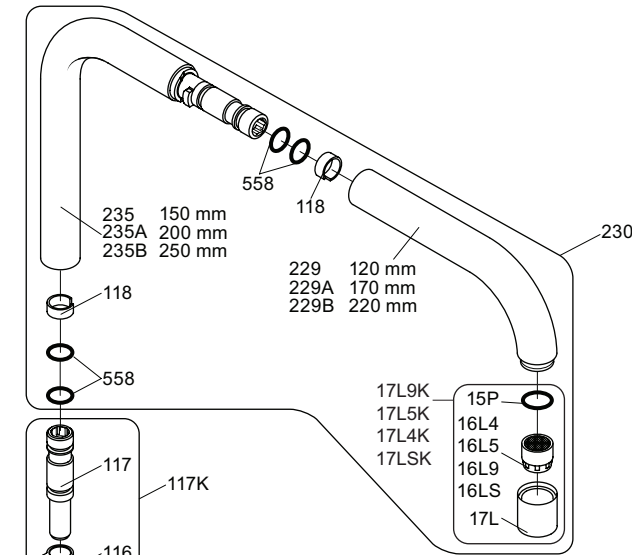

**VOLA KV1**

Fitting instruction  
 Montageanleitung  
 Monteringsvejledning  
 Monteringsvægledning  
 Montage hanleiding  
 Manuel de montage

04/00203  
 04/00206

**Data, 3 Bar /43.5 Psi:**

	l/min.	Gal/min.
KV1:	9,0	2.4
KV1US:	4,5	1.2

Brak  
Bedienung  
Fonctionnement

Colour: 02, 04, 05, 06, 08, 09, 12, 14, 15, 16, 17,  
18, 19, 20, 21, 25, 27, 60, 62, 63, 65, 66

Cu:  
KV1: Ø10  
KV1US: Ø3/8"  
KV1Q: Ø3/8"

- NR.10/L/M: VR20, VR22, VR273/L/M, VR294, VR295  
 VR17L4K: VR15P, VR16L4, VR17L (US Standard)  
 VR17L5K: VR15P, VR16L5, VR17L  
 VR17L9K: VR15P, VR16L9, VR17L  
 VR17LSK: VR15P, VR16LS, VR17L  
 VR30: VR15P, VR16L9, VR17L, VR29, 4xVR31, VR35, VR1902 (F40) (and KV1 from 1972 - 1996)  
 VR132: VR15P, VR16L9, VR17L, 2xVR31, 2xVR558, VR1902 (2013 - 06. 2016)  
 VR133: VR15P, VR16L9, VR17L, VR24, 4xVR31, VR113, VR1902 (1997 - 2012)  
 VR230: VR15P, VR16L9, VR17L, 2xVR118, VR229, VR235, 4xVR558, VR1902 (06-2016 - )  
 VR117K: VR116, VR117, VR118, 2xVR558, VR1902  
 VR277K: VR22, VR269, VR277  
 VR297/L/M: VR20, VR22, VR269, VR273/L/M, VR277, VR294, VR295, VR296  
 VR433: VR261, VR263, VR440, VR442, 2xVR444