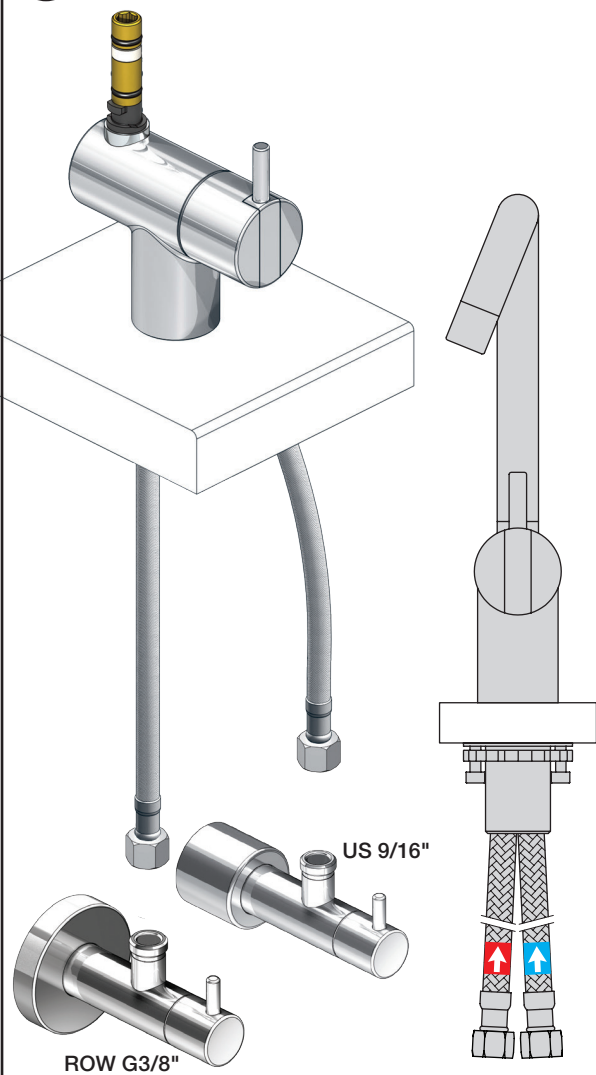

4

5

KV1L/KV1M

Operation
Bedienung
Betjening

Brak
Bedienung
Fonctionnement