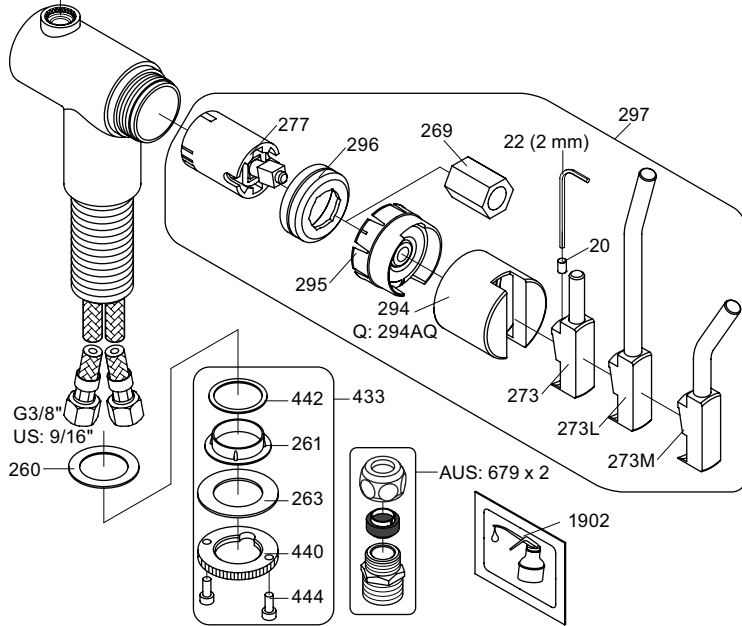

**VOLA KV1**

Fitting instruction  
 Montageanleitung  
 Monteringsvejledning  
 Monteringsvægledning  
 Montage hanleiding  
 Manuel de montage

04/00203  
 04/00206

**Data, 3 Bar /43.5 Psi:**

	l/min.	Gal/min.
KV1:	9,0	2.4
KV1US:	4,5	1.2

Brak  
Bedienung  
Fonctionnement

Colour: 02, 04, 05, 06, 08, 09, 12, 14, 15, 16, 17,  
18, 19, 20, 21, 25, 27, 60, 62, 63, 65, 66

Cu:  
KV1: Ø10  
KV1US: Ø3/8"  
KV1Q: Ø3/8"

- NR.10/L/M: VR20, VR22, VR273/L/M, VR294, VR295  
 VR17L4K: VR15P, VR16L4, VR17L (US Standard)  
 VR17L5K: VR15P, VR16L5, VR17L  
 VR17L9K: VR15P, VR16L9, VR17L  
 VR17LSK: VR15P, VR16LS, VR17L  
 VR30: VR15P, VR16L9, VR17L, VR29, 4xVR31, VR35, VR1902 (F40) (and KV1 from 1972 - 1996)  
 VR132: VR15P, VR16L9, VR17L, 2xVR31, 2xVR558, VR1902 (2013 - 06. 2016)  
 VR133: VR15P, VR16L9, VR17L, VR24, 4xVR31, VR113, VR1902 (1997 - 2012)  
 VR230: VR15P, VR16L9, VR17L, 2xVR118, VR229, VR235, 4xVR558, VR1902 (06-2016 - )  
 VR117K: VR116, VR117, VR118, 2xVR558, VR1902  
 VR277K: VR22, VR269, VR277  
 VR297/L/M: VR20, VR22, VR269, VR273/L/M, VR277, VR294, VR295, VR296  
 VR433: VR261, VR263, VR440, VR442, 2xVR444