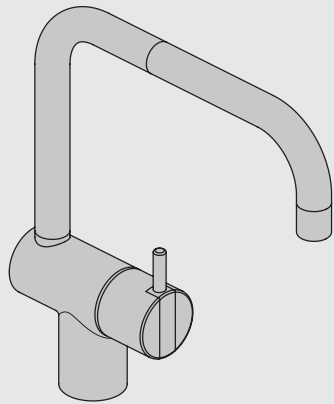

**VOLA KV1**

Fitting instruction  
 Montageanleitung  
 Monteringsvejledning  
 Monteringsvægledning  
 Montage hanleiding  
 Manuel de montage

04/00203  
 04/00206

**Data, 3 Bar /43.5 Psi:**

	l/min.	Gal/min.
KV1:	9,0	2.4
KV1US:	4,5	1.2

Brak  
Bedienung  
Fonctionnement

Colour: 02, 04, 05, 06, 08, 09, 12, 14, 15, 16, 17,  
18, 19, 20, 21, 25, 27, 60, 62, 63, 65, 66

Cu:  
KV1: Ø10  
KV1US: Ø3/8"  
KV1Q: Ø3/8"

- NR.10/L/M: VR20, VR22, VR273/L/M, VR294, VR295  
 VR17L4K: VR15P, VR16L4, VR17L (US Standard)  
 VR17L5K: VR15P, VR16L5, VR17L  
 VR17L9K: VR15P, VR16L9, VR17L  
 VR17LSK: VR15P, VR16LS, VR17L  
 VR30: VR15P, VR16L9, VR17L, VR29, 4xVR31, VR35, VR1902 (F40) (and KV1 from 1972 - 1996)  
 VR132: VR15P, VR16L9, VR17L, 2xVR31, 2xVR558, VR1902 (2013 - 06. 2016)  
 VR133: VR15P, VR16L9, VR17L, VR24, 4xVR31, VR113, VR1902 (1997 - 2012)  
 VR230: VR15P, VR16L9, VR17L, 2xVR118, VR229, VR235, 4xVR558, VR1902 (06-2016 - )  
 VR117K: VR116, VR117, VR118, 2xVR558, VR1902  
 VR277K: VR22, VR269, VR277  
 VR297/L/M: VR20, VR22, VR269, VR273/L/M, VR277, VR294, VR295, VR296  
 VR433: VR261, VR263, VR440, VR442, 2xVR444