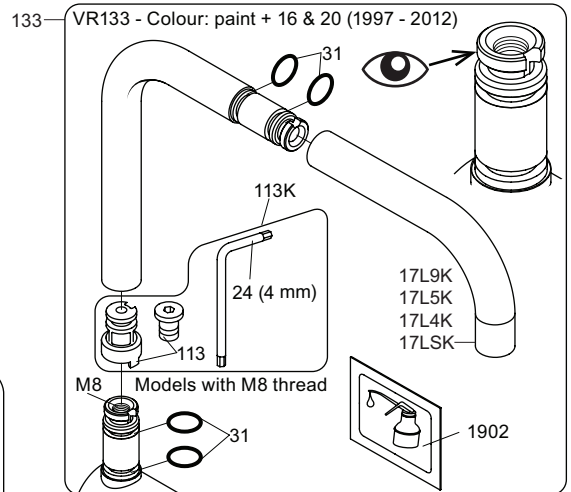

**VOLA KV1**

Fitting instruction  
 Montageanleitung  
 Monteringsvejledning  
 Monteringsvægledning  
 Montage hanleiding  
 Manuel de montage

04/00203  
 04/00206

**Data, 3 Bar /43.5 Psi:**

	l/min.	Gal/min.
KV1:	9,0	2.4
KV1US:	4,5	1.2

Brak  
Bedienung  
Fonctionnement

Colour: 02, 04, 05, 06, 08, 09, 12, 14, 15, 16, 17,  
18, 19, 20, 21, 25, 27, 60, 62, 63, 65, 66

Cu:  
KV1: Ø10  
KV1US: Ø3/8"  
KV1Q: Ø3/8"

- NR.10/L/M: VR20, VR22, VR273/L/M, VR294, VR295  
 VR17L4K: VR15P, VR16L4, VR17L (US Standard)  
 VR17L5K: VR15P, VR16L5, VR17L  
 VR17L9K: VR15P, VR16L9, VR17L  
 VR17LSK: VR15P, VR16LS, VR17L  
 VR30: VR15P, VR16L9, VR17L, VR29, 4xVR31, VR35, VR1902 (F40) (and KV1 from 1972 - 1996)  
 VR132: VR15P, VR16L9, VR17L, 2xVR31, 2xVR558, VR1902 (2013 - 06. 2016)  
 VR133: VR15P, VR16L9, VR17L, VR24, 4xVR31, VR113, VR1902 (1997 - 2012)  
 VR230: VR15P, VR16L9, VR17L, 2xVR118, VR229, VR235, 4xVR558, VR1902 (06-2016 - )  
 VR117K: VR116, VR117, VR118, 2xVR558, VR1902  
 VR277K: VR22, VR269, VR277  
 VR297/L/M: VR20, VR22, VR269, VR273/L/M, VR277, VR294, VR295, VR296  
 VR433: VR261, VR263, VR440, VR442, 2xVR444