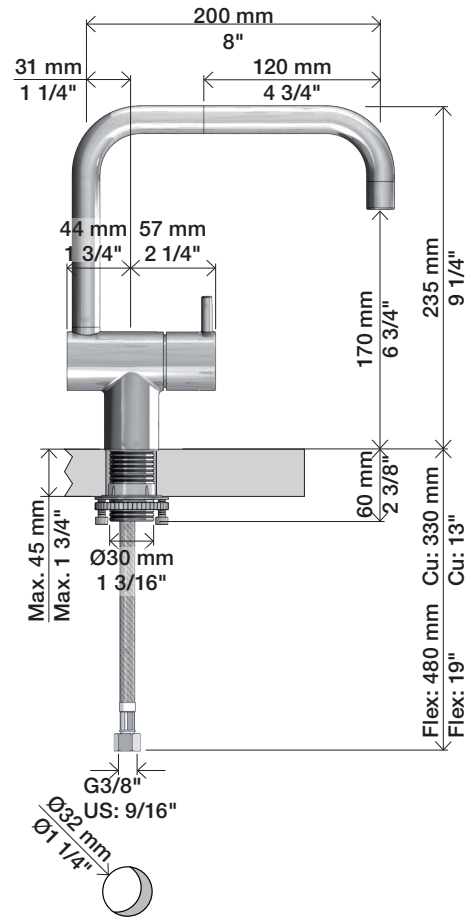

Data, 3 Bar /43.5 Psi:

	l/min.	Gal/min.
KV1:	9,0	2.4
KV1US:	4,5	1.2

Max. 65°C, 150°F

www.vola.com

mnt_KV1_V3_40998778
06-09-2023

vola