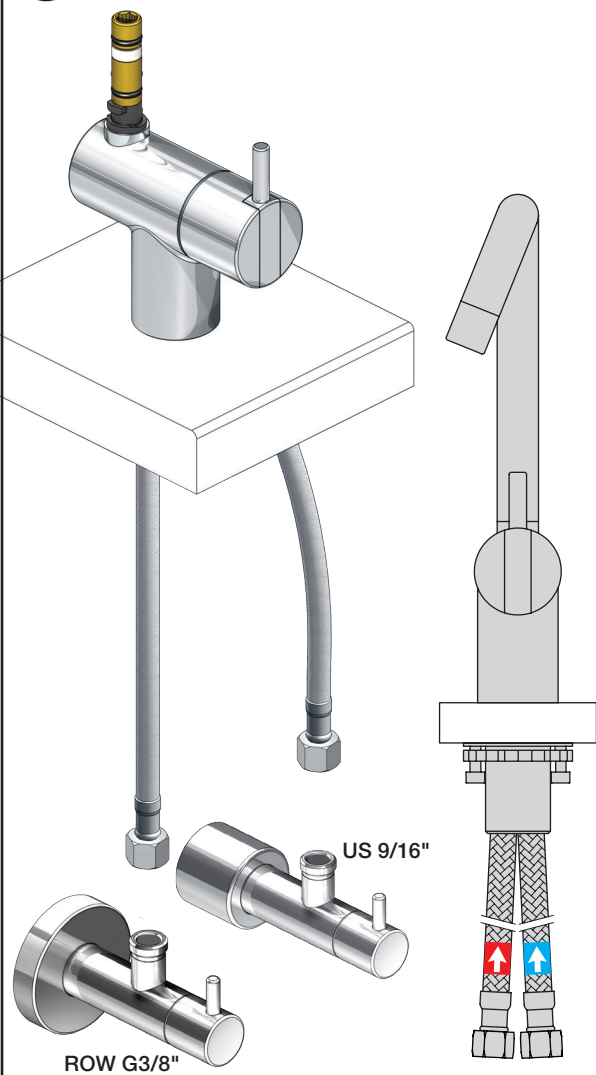

VOLA KV1

Fitting instruction
 Montageanleitung
 Monteringsvejledning
 Monteringsvægledning
 Montage hanleiding
 Manuel de montage

04/00203
 04/00206

Data, 3 Bar /43.5 Psi:

| | l/min. | Gal/min. |
|--------|--------|----------|
| KV1: | 9,0 | 2.4 |
| KV1US: | 4,5 | 1.2 |

Max. 65°C, 150°F

www.vola.com

mnt_KV1_V3_40998778
 06-09-2023

vola

4

5

KV1L/KV1M

Operation
Bedienung
Betjening

Brak
Bedienung
Fonctionnement

Colour: 02, 04, 05, 06, 08, 09, 12, 14, 15, 16, 17,
18, 19, 20, 21, 25, 27, 60, 62, 63, 65, 66

- NR.10/L/M: VR20, VR22, VR273/L/M, VR294, VR295
 VR17L4K: VR15P, VR16L4, VR17L (US Standard)
 VR17L5K: VR15P, VR16L5, VR17L
 VR17L9K: VR15P, VR16L9, VR17L
 VR17LSK: VR15P, VR16LS, VR17L
 VR30: VR15P, VR16L9, VR17L, VR29, 4xVR31, VR35, VR1902 (F40) (and KV1 from 1972 - 1996)
 VR132: VR15P, VR16L9, VR17L, 2xVR31, 2xVR558, VR1902 (2013 - 06. 2016)
 VR133: VR15P, VR16L9, VR17L, VR24, 4xVR31, VR113, VR1902 (1997 - 2012)
 VR230: VR15P, VR16L9, VR17L, 2xVR118, VR229, VR235, 4xVR558, VR1902 (06-2016 -)
 VR117K: VR116, VR117, VR118, 2xVR558, VR1902
 VR277K: VR22, VR269, VR277
 VR297/L/M: VR20, VR22, VR269, VR273/L/M, VR277, VR294, VR295, VR296
 VR433: VR261, VR263, VR440, VR442, 2xVR444