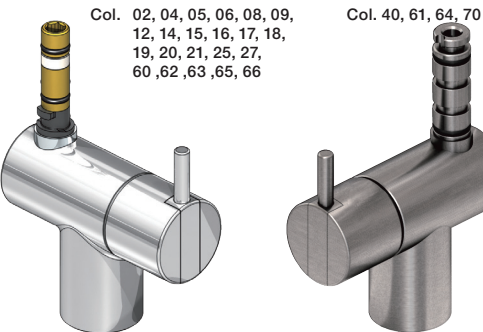

Data, 3 Bar /43.5 Psi:

	l/min.	Gal/min.
KV1:	9,0	2.4
KV1US:	4,5	1.2

Max. 65°C, 150°F

www.vola.com

mnt_KV1_V3_40998778
06-09-2023

vola