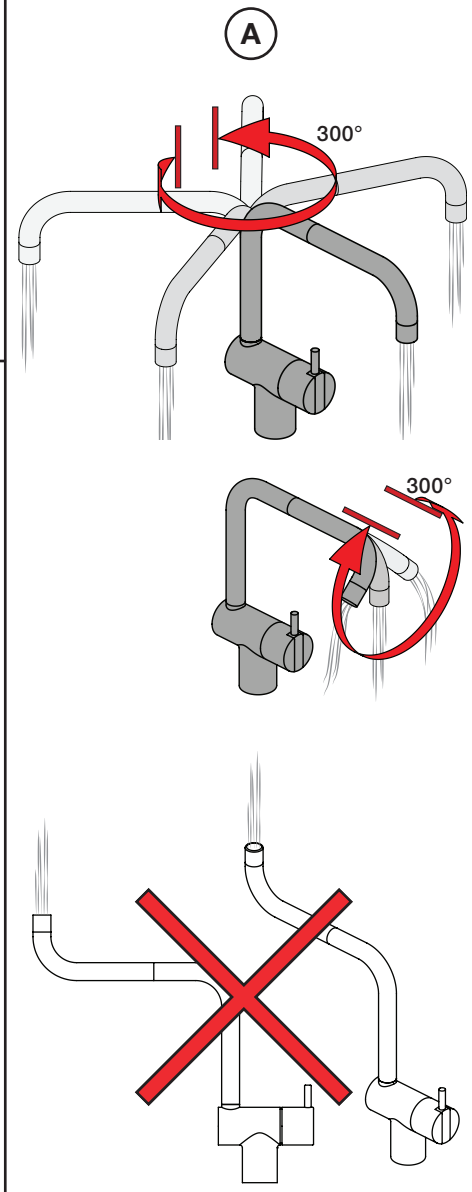

VOLA KV1

Fitting instruction
 Montageanleitung
 Monteringsvejledning
 Monteringsvægledning
 Montage hanleiding
 Manuel de montage

04/00203
 04/00206

Data, 3 Bar /43.5 Psi:

| | l/min. | Gal/min. |
|--------|--------|----------|
| KV1: | 9,0 | 2.4 |
| KV1US: | 4,5 | 1.2 |

Brak
Bedienung
Fonctionnement

Colour: 02, 04, 05, 06, 08, 09, 12, 14, 15, 16, 17,
18, 19, 20, 21, 25, 27, 60, 62, 63, 65, 66

- NR.10/L/M: VR20, VR22, VR273/L/M, VR294, VR295
 VR17L4K: VR15P, VR16L4, VR17L (US Standard)
 VR17L5K: VR15P, VR16L5, VR17L
 VR17L9K: VR15P, VR16L9, VR17L
 VR17LSK: VR15P, VR16LS, VR17L
 VR30: VR15P, VR16L9, VR17L, VR29, 4xVR31, VR35, VR1902 (F40) (and KV1 from 1972 - 1996)
 VR132: VR15P, VR16L9, VR17L, 2xVR31, 2xVR558, VR1902 (2013 - 06. 2016)
 VR133: VR15P, VR16L9, VR17L, VR24, 4xVR31, VR113, VR1902 (1997 - 2012)
 VR230: VR15P, VR16L9, VR17L, 2xVR118, VR229, VR235, 4xVR558, VR1902 (06-2016 -)
 VR117K: VR116, VR117, VR118, 2xVR558, VR1902
 VR277K: VR22, VR269, VR277
 VR297/L/M: VR20, VR22, VR269, VR273/L/M, VR277, VR294, VR295, VR296
 VR433: VR261, VR263, VR440, VR442, 2xVR444