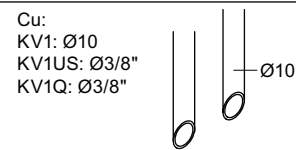

Brak
Bedienung
Fonctionnement

Colour: 02, 04, 05, 06, 08, 09, 12, 14, 15, 16, 17,
18, 19, 20, 21, 25, 27, 60, 62, 63, 65, 66

- NR.10/L/M: VR20, VR22, VR273/L/M, VR294, VR295
 VR17L4K: VR15P, VR16L4, VR17L (US Standard)
 VR17L5K: VR15P, VR16L5, VR17L
 VR17L9K: VR15P, VR16L9, VR17L
 VR17LSK: VR15P, VR16LS, VR17L
 VR30: VR15P, VR16L9, VR17L, VR29, 4xVR31, VR35, VR1902 (F40) (and KV1 from 1972 - 1996)
 VR132: VR15P, VR16L9, VR17L, 2xVR31, 2xVR558, VR1902 (2013 - 06. 2016)
 VR133: VR15P, VR16L9, VR17L, VR24, 4xVR31, VR113, VR1902 (1997 - 2012)
 VR230: VR15P, VR16L9, VR17L, 2xVR118, VR229, VR235, 4xVR558, VR1902 (06-2016 -)
 VR117K: VR116, VR117, VR118, 2xVR558, VR1902
 VR277K: VR22, VR269, VR277
 VR297/L/M: VR20, VR22, VR269, VR273/L/M, VR277, VR294, VR295, VR296
 VR433: VR261, VR263, VR440, VR442, 2xVR444