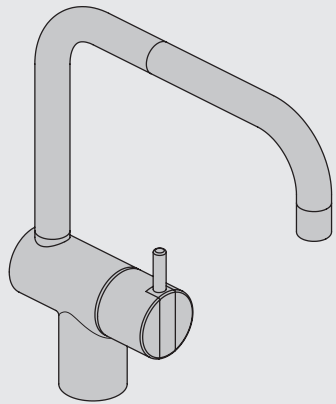

VOLA KV1

Fitting instruction
 Montageanleitung
 Monteringsvejledning
 Monteringsvægledning
 Montage hanleiding
 Manuel de montage

04/00203
 04/00206

Data, 3 Bar /43.5 Psi:

| | l/min. | Gal/min. |
|--------|--------|----------|
| KV1: | 9,0 | 2.4 |
| KV1US: | 4,5 | 1.2 |

Brak
Bedienung
Fonctionnement

Colour: 02, 04, 05, 06, 08, 09, 12, 14, 15, 16, 17,
18, 19, 20, 21, 25, 27, 60, 62, 63, 65, 66

- NR.10/L/M: VR20, VR22, VR273/L/M, VR294, VR295
 VR17L4K: VR15P, VR16L4, VR17L (US Standard)
 VR17L5K: VR15P, VR16L5, VR17L
 VR17L9K: VR15P, VR16L9, VR17L
 VR17LSK: VR15P, VR16LS, VR17L
 VR30: VR15P, VR16L9, VR17L, VR29, 4xVR31, VR35, VR1902 (F40) (and KV1 from 1972 - 1996)
 VR132: VR15P, VR16L9, VR17L, 2xVR31, 2xVR558, VR1902 (2013 - 06. 2016)
 VR133: VR15P, VR16L9, VR17L, VR24, 4xVR31, VR113, VR1902 (1997 - 2012)
 VR230: VR15P, VR16L9, VR17L, 2xVR118, VR229, VR235, 4xVR558, VR1902 (06-2016 -)
 VR117K: VR116, VR117, VR118, 2xVR558, VR1902
 VR277K: VR22, VR269, VR277
 VR297/L/M: VR20, VR22, VR269, VR273/L/M, VR277, VR294, VR295, VR296
 VR433: VR261, VR263, VR440, VR442, 2xVR444