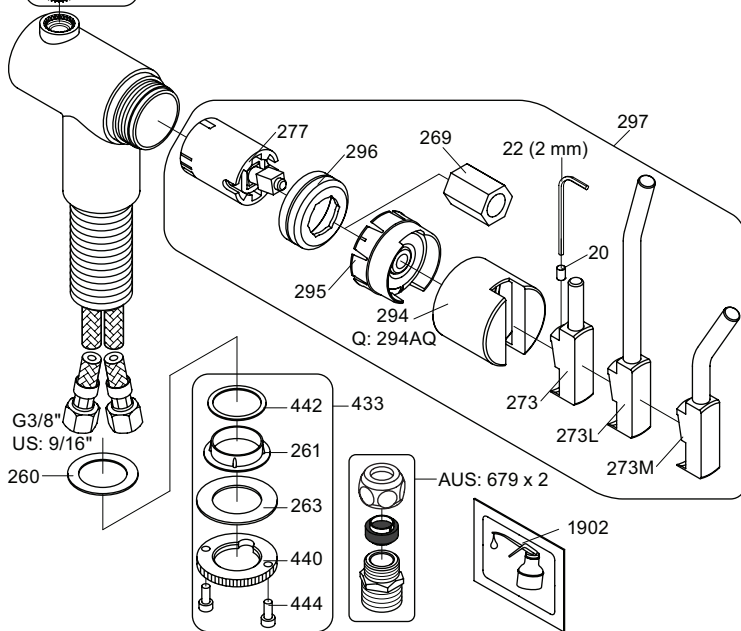

VOLA KV1

Fitting instruction
 Montageanleitung
 Monteringsvejledning
 Monteringsvægledning
 Montage hanleiding
 Manuel de montage

04/00203
 04/00206

Data, 3 Bar /43.5 Psi:

| | l/min. | Gal/min. |
|--------|--------|----------|
| KV1: | 9,0 | 2.4 |
| KV1US: | 4,5 | 1.2 |

Brak
Bedienung
Fonctionnement

Colour: 02, 04, 05, 06, 08, 09, 12, 14, 15, 16, 17,
18, 19, 20, 21, 25, 27, 60, 62, 63, 65, 66

- NR.10/L/M: VR20, VR22, VR273/L/M, VR294, VR295
 VR17L4K: VR15P, VR16L4, VR17L (US Standard)
 VR17L5K: VR15P, VR16L5, VR17L
 VR17L9K: VR15P, VR16L9, VR17L
 VR17LSK: VR15P, VR16LS, VR17L
 VR30: VR15P, VR16L9, VR17L, VR29, 4xVR31, VR35, VR1902 (F40) (and KV1 from 1972 - 1996)
 VR132: VR15P, VR16L9, VR17L, 2xVR31, 2xVR558, VR1902 (2013 - 06. 2016)
 VR133: VR15P, VR16L9, VR17L, VR24, 4xVR31, VR113, VR1902 (1997 - 2012)
 VR230: VR15P, VR16L9, VR17L, 2xVR118, VR229, VR235, 4xVR558, VR1902 (06-2016 -)
 VR117K: VR116, VR117, VR118, 2xVR558, VR1902
 VR277K: VR22, VR269, VR277
 VR297/L/M: VR20, VR22, VR269, VR273/L/M, VR277, VR294, VR295, VR296
 VR433: VR261, VR263, VR440, VR442, 2xVR444