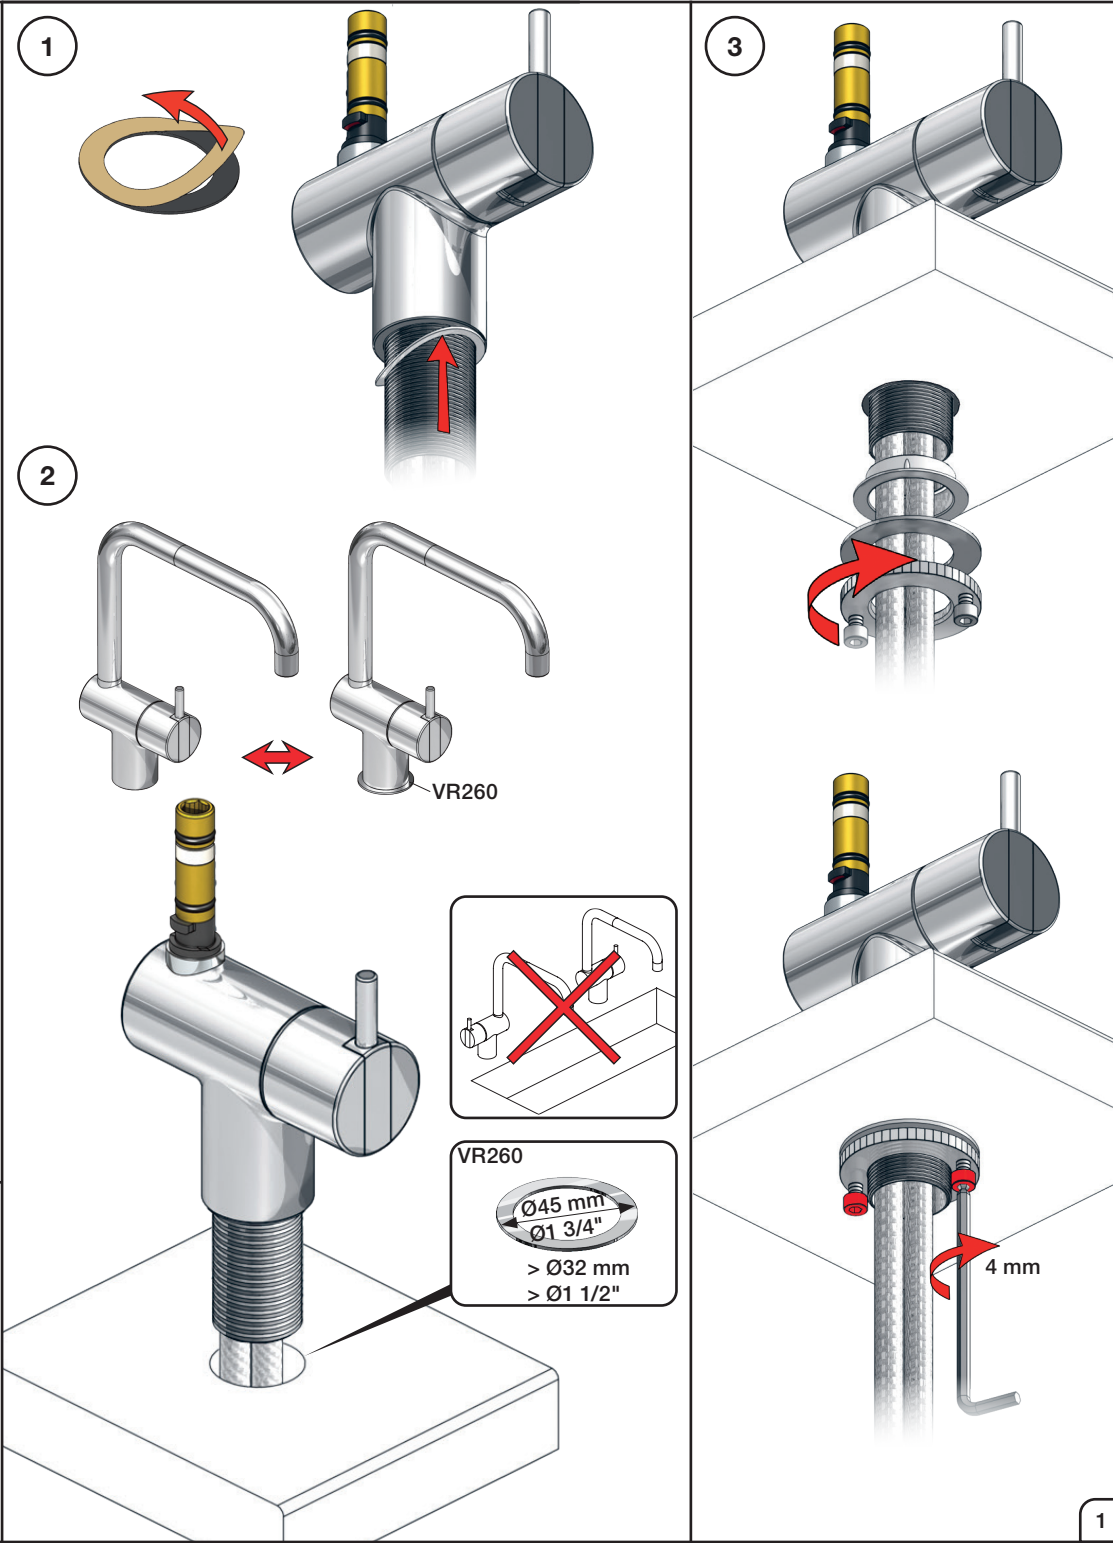

Data, 3 Bar /43.5 Psi:

	l/min.	Gal/min.
KV1:	9,0	2.4
KV1US:	4,5	1.2

Max. 65°C, 150°F

www.vola.com

mnt_KV1_V3_40998778
06-09-2023

vola