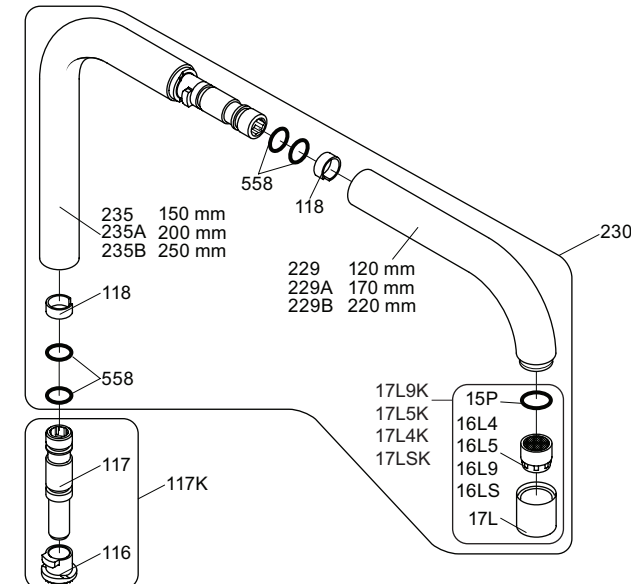

VOLA KV1

Fitting instruction
 Montageanleitung
 Monteringsvejledning
 Monteringsvægledning
 Montage hanleiding
 Manuel de montage

04/00203
 04/00206

Data, 3 Bar /43.5 Psi:

| | l/min. | Gal/min. |
|--------|--------|----------|
| KV1: | 9,0 | 2.4 |
| KV1US: | 4,5 | 1.2 |

Brak
Bedienung
Fonctionnement

Colour: 02, 04, 05, 06, 08, 09, 12, 14, 15, 16, 17,
18, 19, 20, 21, 25, 27, 60, 62, 63, 65, 66

- NR.10/L/M: VR20, VR22, VR273/L/M, VR294, VR295
 VR17L4K: VR15P, VR16L4, VR17L (US Standard)
 VR17L5K: VR15P, VR16L5, VR17L
 VR17L9K: VR15P, VR16L9, VR17L
 VR17LSK: VR15P, VR16LS, VR17L
 VR30: VR15P, VR16L9, VR17L, VR29, 4xVR31, VR35, VR1902 (F40) (and KV1 from 1972 - 1996)
 VR132: VR15P, VR16L9, VR17L, 2xVR31, 2xVR558, VR1902 (2013 - 06. 2016)
 VR133: VR15P, VR16L9, VR17L, VR24, 4xVR31, VR113, VR1902 (1997 - 2012)
 VR230: VR15P, VR16L9, VR17L, 2xVR118, VR229, VR235, 4xVR558, VR1902 (06-2016 -)
 VR117K: VR116, VR117, VR118, 2xVR558, VR1902
 VR277K: VR22, VR269, VR277
 VR297/L/M: VR20, VR22, VR269, VR273/L/M, VR277, VR294, VR295, VR296
 VR433: VR261, VR263, VR440, VR442, 2xVR444