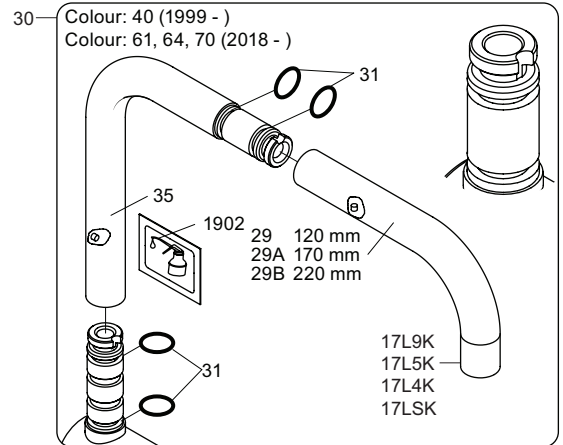

VOLA KV1

Fitting instruction
 Montageanleitung
 Monteringsvejledning
 Monteringsvægledning
 Montage hanleiding
 Manuel de montage

04/00203
 04/00206

Data, 3 Bar /43.5 Psi:

| | l/min. | Gal/min. |
|--------|--------|----------|
| KV1: | 9,0 | 2.4 |
| KV1US: | 4,5 | 1.2 |

Brak
Bedienung
Fonctionnement

Colour: 02, 04, 05, 06, 08, 09, 12, 14, 15, 16, 17,
18, 19, 20, 21, 25, 27, 60, 62, 63, 65, 66

- NR.10/L/M: VR20, VR22, VR273/L/M, VR294, VR295
 VR17L4K: VR15P, VR16L4, VR17L (US Standard)
 VR17L5K: VR15P, VR16L5, VR17L
 VR17L9K: VR15P, VR16L9, VR17L
 VR17LSK: VR15P, VR16LS, VR17L
 VR30: VR15P, VR16L9, VR17L, VR29, 4xVR31, VR35, VR1902 (F40) (and KV1 from 1972 - 1996)
 VR132: VR15P, VR16L9, VR17L, 2xVR31, 2xVR558, VR1902 (2013 - 06. 2016)
 VR133: VR15P, VR16L9, VR17L, VR24, 4xVR31, VR113, VR1902 (1997 - 2012)
 VR230: VR15P, VR16L9, VR17L, 2xVR118, VR229, VR235, 4xVR558, VR1902 (06-2016 -)
 VR117K: VR116, VR117, VR118, 2xVR558, VR1902
 VR277K: VR22, VR269, VR277
 VR297/L/M: VR20, VR22, VR269, VR273/L/M, VR277, VR294, VR295, VR296
 VR433: VR261, VR263, VR440, VR442, 2xVR444