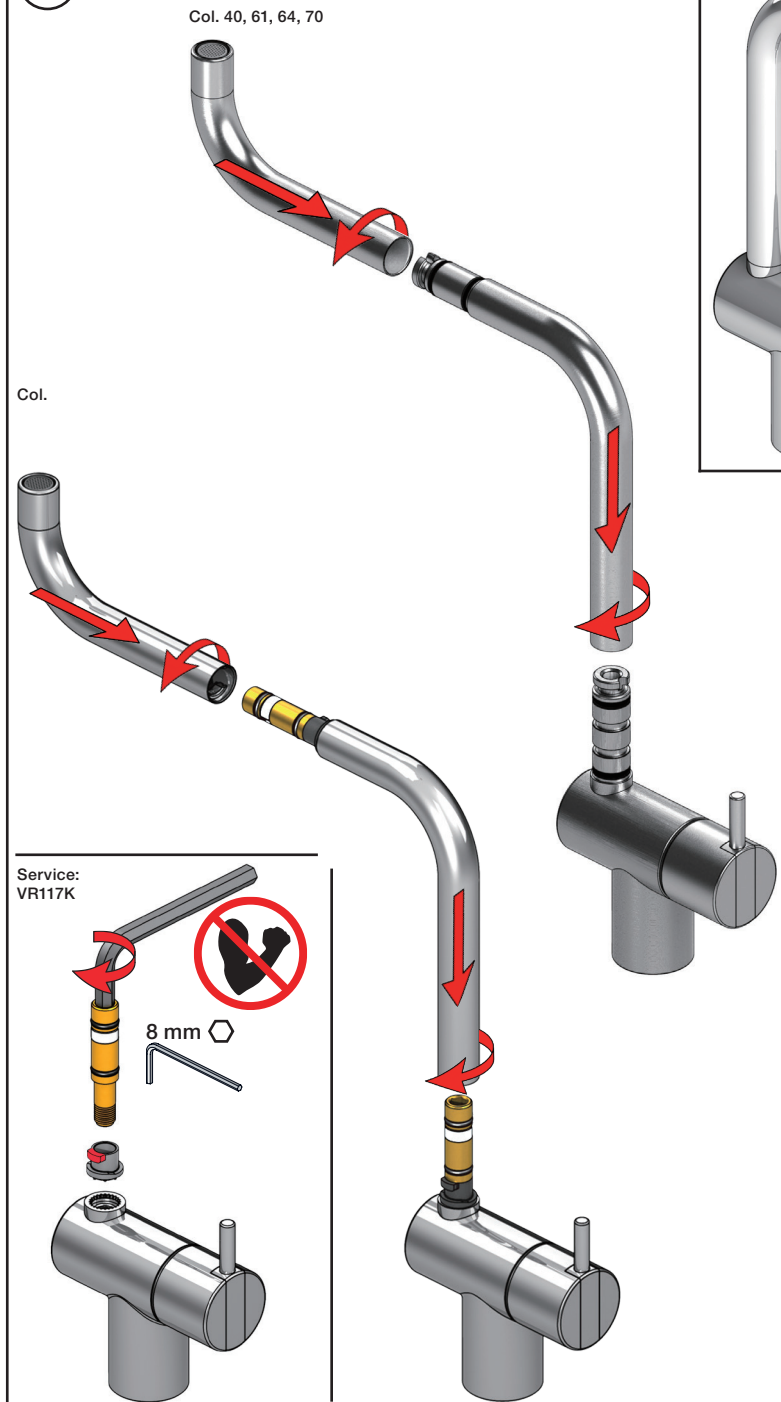

VOLA KV1

Fitting instruction
 Montageanleitung
 Monteringsvejledning
 Monteringsvægledning
 Montage hanleiding
 Manuel de montage

04/00203
 04/00206

Data, 3 Bar /43.5 Psi:

| | l/min. | Gal/min. |
|--------|--------|----------|
| KV1: | 9,0 | 2.4 |
| KV1US: | 4,5 | 1.2 |

Max. 65°C, 150°F

www.vola.com

mnt_KV1_V3_40998778
 06-09-2023

vola

4

5

KV1L/KV1M

Operation
Bedienung
Betjening

Brak
Bedienung
Fonctionnement

Colour: 02, 04, 05, 06, 08, 09, 12, 14, 15, 16, 17,
18, 19, 20, 21, 25, 27, 60, 62, 63, 65, 66

- NR.10/L/M: VR20, VR22, VR273/L/M, VR294, VR295
 VR17L4K: VR15P, VR16L4, VR17L (US Standard)
 VR17L5K: VR15P, VR16L5, VR17L
 VR17L9K: VR15P, VR16L9, VR17L
 VR17LSK: VR15P, VR16LS, VR17L
 VR30: VR15P, VR16L9, VR17L, VR29, 4xVR31, VR35, VR1902 (F40) (and KV1 from 1972 - 1996)
 VR132: VR15P, VR16L9, VR17L, 2xVR31, 2xVR558, VR1902 (2013 - 06. 2016)
 VR133: VR15P, VR16L9, VR17L, VR24, 4xVR31, VR113, VR1902 (1997 - 2012)
 VR230: VR15P, VR16L9, VR17L, 2xVR118, VR229, VR235, 4xVR558, VR1902 (06-2016 -)
 VR117K: VR116, VR117, VR118, 2xVR558, VR1902
 VR277K: VR22, VR269, VR277
 VR297/L/M: VR20, VR22, VR269, VR273/L/M, VR277, VR294, VR295, VR296
 VR433: VR261, VR263, VR440, VR442, 2xVR444