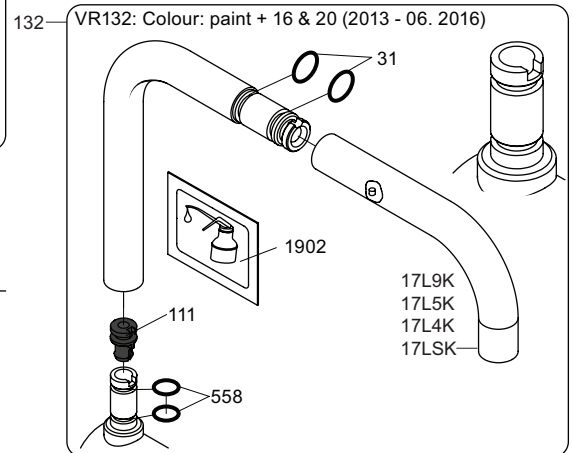

VOLA KV1

Fitting instruction
 Montageanleitung
 Monteringsvejledning
 Monteringsvægledning
 Montage hanleiding
 Manuel de montage

04/00203
 04/00206

Data, 3 Bar /43.5 Psi:

| | l/min. | Gal/min. |
|--------|--------|----------|
| KV1: | 9,0 | 2.4 |
| KV1US: | 4,5 | 1.2 |

Brak
Bedienung
Fonctionnement

Colour: 02, 04, 05, 06, 08, 09, 12, 14, 15, 16, 17,
18, 19, 20, 21, 25, 27, 60, 62, 63, 65, 66

- NR.10/L/M: VR20, VR22, VR273/L/M, VR294, VR295
 VR17L4K: VR15P, VR16L4, VR17L (US Standard)
 VR17L5K: VR15P, VR16L5, VR17L
 VR17L9K: VR15P, VR16L9, VR17L
 VR17LSK: VR15P, VR16LS, VR17L
 VR30: VR15P, VR16L9, VR17L, VR29, 4xVR31, VR35, VR1902 (F40) (and KV1 from 1972 - 1996)
 VR132: VR15P, VR16L9, VR17L, 2xVR31, 2xVR558, VR1902 (2013 - 06. 2016)
 VR133: VR15P, VR16L9, VR17L, VR24, 4xVR31, VR113, VR1902 (1997 - 2012)
 VR230: VR15P, VR16L9, VR17L, 2xVR118, VR229, VR235, 4xVR558, VR1902 (06-2016 -)
 VR117K: VR116, VR117, VR118, 2xVR558, VR1902
 VR277K: VR22, VR269, VR277
 VR297/L/M: VR20, VR22, VR269, VR273/L/M, VR277, VR294, VR295, VR296
 VR433: VR261, VR263, VR440, VR442, 2xVR444