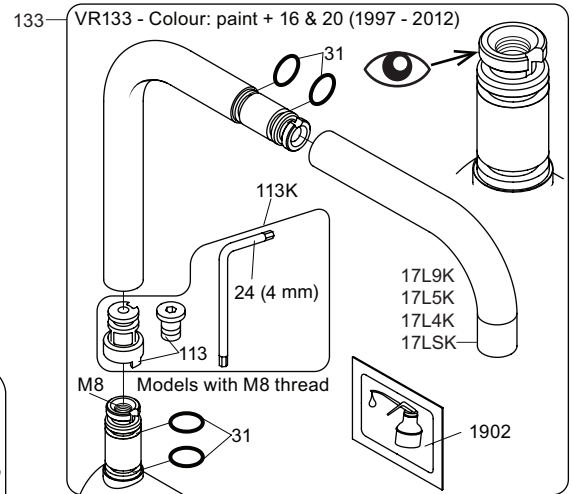

VOLA KV1

Fitting instruction
 Montageanleitung
 Monteringsvejledning
 Monteringsvægledning
 Montage hanleiding
 Manuel de montage

04/00203
 04/00206

Data, 3 Bar /43.5 Psi:

| | l/min. | Gal/min. |
|--------|--------|----------|
| KV1: | 9,0 | 2.4 |
| KV1US: | 4,5 | 1.2 |

Brak
Bedienung
Fonctionnement

Colour: 02, 04, 05, 06, 08, 09, 12, 14, 15, 16, 17,
18, 19, 20, 21, 25, 27, 60, 62, 63, 65, 66

- NR.10/L/M: VR20, VR22, VR273/L/M, VR294, VR295
 VR17L4K: VR15P, VR16L4, VR17L (US Standard)
 VR17L5K: VR15P, VR16L5, VR17L
 VR17L9K: VR15P, VR16L9, VR17L
 VR17LSK: VR15P, VR16LS, VR17L
 VR30: VR15P, VR16L9, VR17L, VR29, 4xVR31, VR35, VR1902 (F40) (and KV1 from 1972 - 1996)
 VR132: VR15P, VR16L9, VR17L, 2xVR31, 2xVR558, VR1902 (2013 - 06. 2016)
 VR133: VR15P, VR16L9, VR17L, VR24, 4xVR31, VR113, VR1902 (1997 - 2012)
 VR230: VR15P, VR16L9, VR17L, 2xVR118, VR229, VR235, 4xVR558, VR1902 (06-2016 -)
 VR117K: VR116, VR117, VR118, 2xVR558, VR1902
 VR277K: VR22, VR269, VR277
 VR297/L/M: VR20, VR22, VR269, VR273/L/M, VR277, VR294, VR295, VR296
 VR433: VR261, VR263, VR440, VR442, 2xVR444