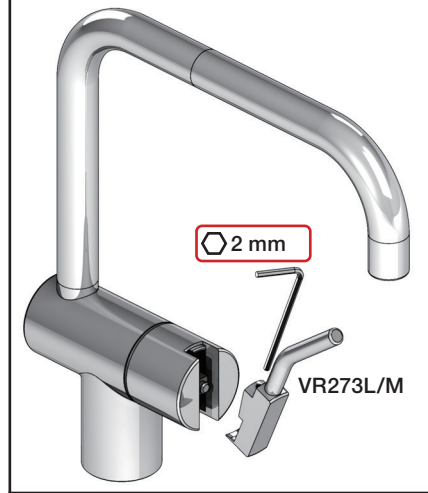

KV1L/KV1M

Operation
Bedienung
Betjening

Brak
Bedienung
Fonctionnement