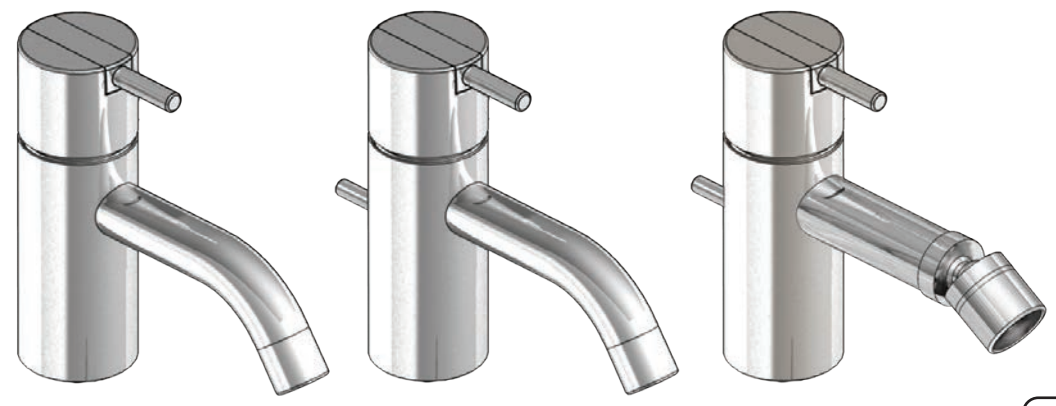

5

Data, 3 Bar/43.5 Psi:

Max.	l/min.	Gal/min.	Note.
HV1/3:	5.0	1.3	Standard
HV1/3:	4.5	1.2	Standard USA
HV1/3:	9.0	1.8	Standard Japan
HV4	9,0	1.8	

Max. 70°C, 158°F

HV1

HV3

HV4

HV1: Ø10
 HV1JP: Ø10
 HV1US: Ø3/8"
 HV1Q: Ø3/8"

- VR277K: VR22, VR269, VR277
- *VR17L4K: VR15P, VR16L4, VR17L (US-Standard)
- *VR17L5K: VR15P, VR16L5, VR17L (Standard)
- *VR17L9K: VR15P, VR16L9, VR17L (Japan Standard)
- *VR17LSK: VR15P, VR16LS, VR17L
- VR297/L/M: VR20, VR22, VR269, VR273/L/M, VR277, VR294, VR295, VR296
- VR433: VR261, VR263, VR440, VR442, 2xVR444
- NR.10/L/M: VR20, VR22, VR273/L/M, VR294, VR295