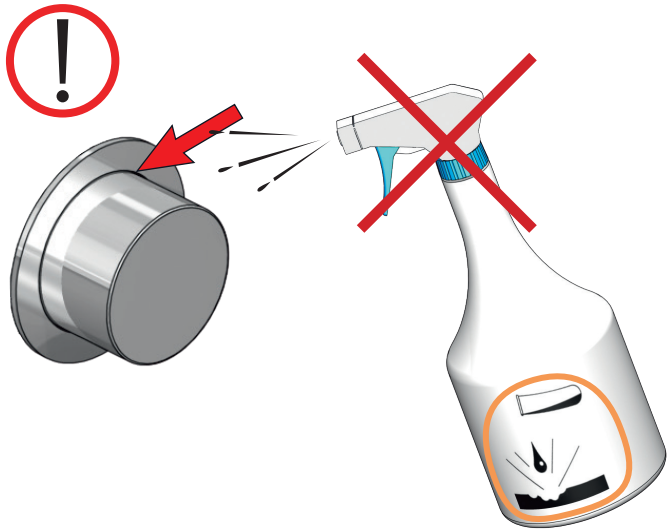

**VR1894:
A82 & A83 Pre 04-2021**

Adapter hose
Adapterschlauch
Adapterslange
Adapterslang
Waterslang
Tuyau adaptateur