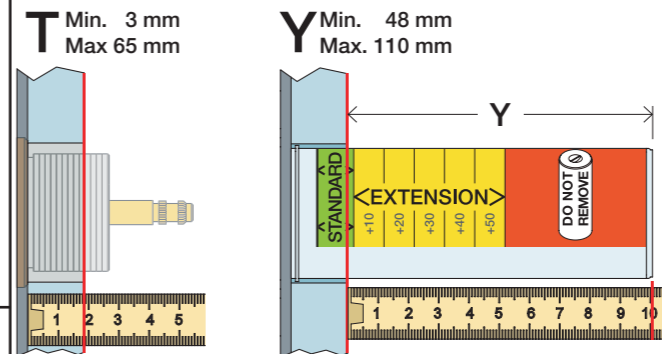

Extension
Verlängerung
Forlængerdele
Förlängning
Aanpassing
Modification