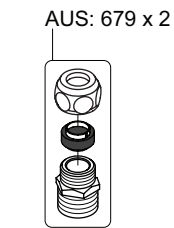

Inches:	Ø	H	D	h
090	3/4"	8 1/4"	8"	5 3/4"
090A	3/4"	4 1/4"	3 1/2"	1 1/2"
090B	3/4"	7"	4"	4 1/2"
090C	1"	7"	4"	4 1/2"
090D	1"	8 3/4"	8"	5"
090E	1"	6 3/4"	8"	2 1/2"
090G	3/4"	7"	5 1/2"	4"
090H	3/4"	10 1/2"	8 5/8"	6"
090I	3/4"	12 3/4"	8 5/8"	8 1/2"
090V	3/4"	14"	5 3/4"	10 1/2"

VOLA 500, 590, 500T1
 VOLA 2500
 VOLA SC1, SC3, SC5, SC7, SC9, SC10, SC12

Fitting instruction
 Montageanleitung
 Monteringsvejledning
 Monteringsvægledning
 Montage hanleiding
 Manuel de montage

04/00027
 04/00038

vola

- NR11: VR20, VR22, VR1273, VR1274, VR1275
- VR090D/C: VR623, VR624C, 4xVR631, VR1902
- VR1277K: VR22, VR2269, VR1277
- VR434: VR261, VR263, VR440, VR442, 2xVR455
- VR437: VR97, VR98, 2xVR444, VR450, VR451

VOLA 090E

Date
 Oct. 2014

Rev.
 1

Sheet
 SB 18.2

2500:

500: Ø10
500US: Ø3/8"

- VR1277K: VR22, VR2269, VR1277
- VR434: 2xVR455, VR445, VR446, VR502
- NR.11: VR20, VR22, VR1273, VR1274, VR1275

vola
Lunavej 2
DK-8700 Horsens
Tlf : + 45 7023 5500
sales@vola.com
www.vola.com