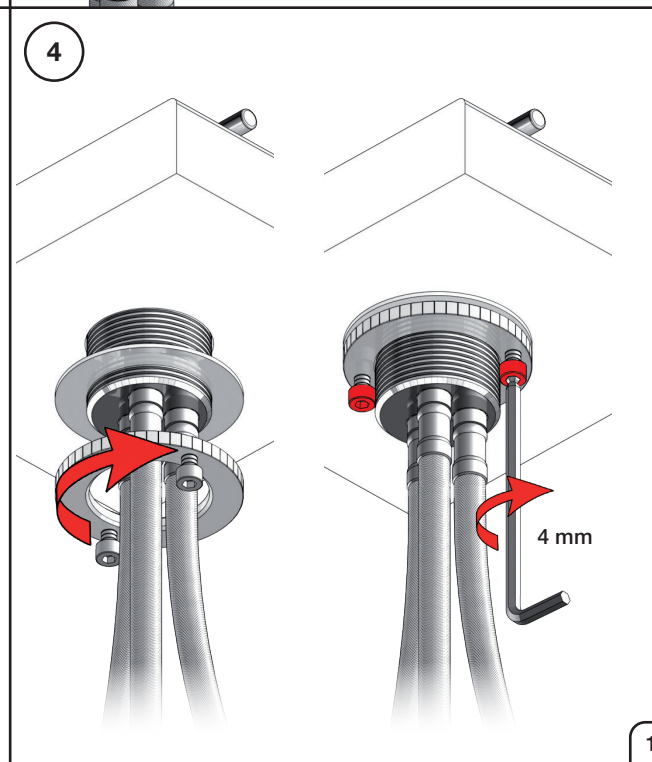

Data, 3 Bar /43.5 Psi:

	l/min.	Gal/min.
500:	14,5	3.8
590:	9,0	2.4
500-T1:	11,0	2.9
2500:	18,7	4.9
SC1:	18,7	4.9
SC5, 7:	18,0	4.8
SC9:	11,0	2.9

Max. 65°C, 150°F

500/2500: