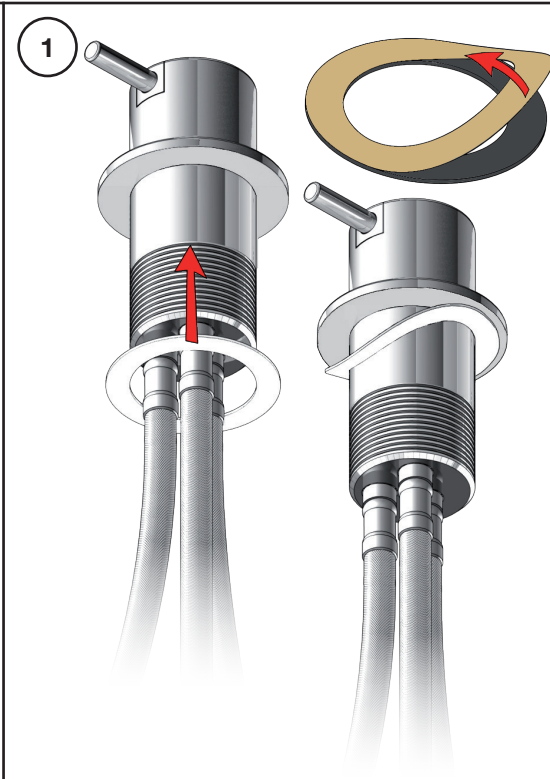

Data, 3 Bar /43.5 Psi:

	l/min.	Gal/min.
500:	14,5	3.8
590:	9,0	2.4
500-T1:	11,0	2.9
2500:	18,7	4.9
SC1:	18,7	4.9
SC5, 7:	18,0	4.8
SC9:	11,0	2.9

Max. 65°C, 150°F

500/2500: