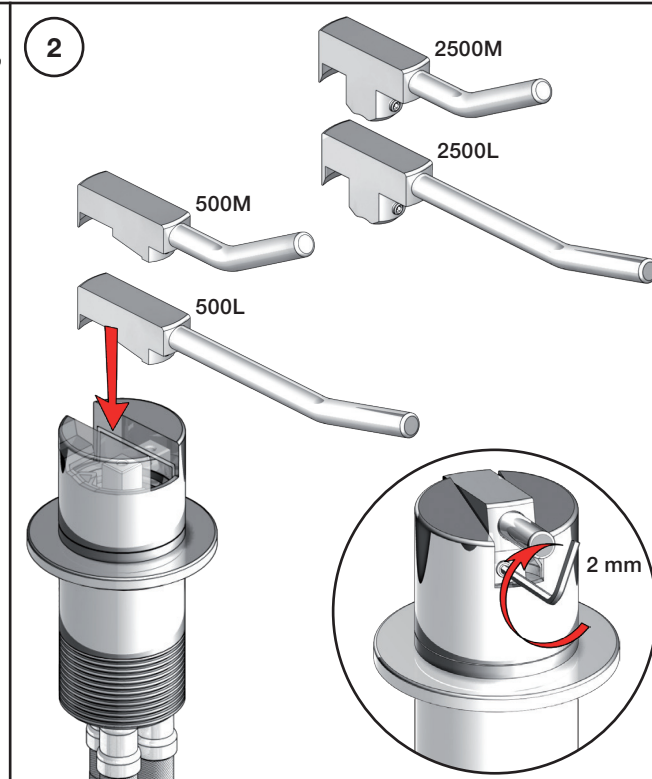

Data, 3 Bar /43.5 Psi:

	l/min.	Gal/min.
500:	14,5	3.8
590:	9,0	2.4
500-T1:	11,0	2.9
2500:	18,7	4.9
SC1:	18,7	4.9
SC5, 7:	18,0	4.8
SC9:	11,0	2.9

Max. 65°C, 150°F

500/2500: