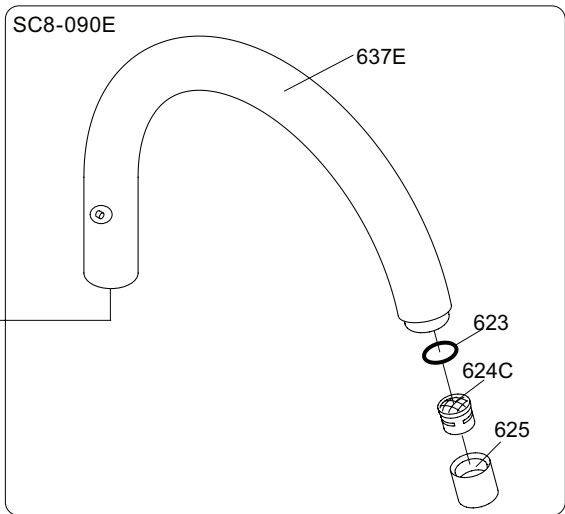

Inches:	Ø	H	D	h
090	3/4"	8 1/4"	8"	5 3/4"
090A	3/4"	4 1/4"	3 1/2"	1 1/2"
090B	3/4"	7"	4"	4 1/2"
090C	1"	7"	4"	4 1/2"
090D	1"	8 3/4"	8"	5"
090E	1"	6 3/4"	8"	2 1/2"
090G	3/4"	7"	5 1/2"	4"
090H	3/4"	10 1/2"	8 5/8"	6"
090I	3/4"	12 3/4"	8 5/8"	8 1/2"
090V	3/4"	14"	5 3/4"	10 1/2"

VOLA 500, 590, 500T1
 VOLA 2500
 VOLA SC1, SC3, SC5, SC7, SC9, SC10, SC12

Fitting instruction
 Montageanleitung
 Monteringsvejledning
 Monteringsvægledning
 Montage hanleiding
 Manuel de montage

04/00027
 04/00038

vola

- NR11: VR20, VR22, VR1273, VR1274, VR1275
- VR090D/C: VR623, VR624C, 4xVR631, VR1902
- VR1277K: VR22, VR2269, VR1277
- VR434: VR261, VR263, VR440, VR442, 2xVR455
- VR437: VR97, VR98, 2xVR444, VR450, VR451

VOLA 090E

Date
 Oct. 2014

Rev.
 1

Sheet
 SB 18.2

2500:

500: Ø10
500US: Ø3/8"

- VR1277K: VR22, VR2269, VR1277
- VR434: 2xVR455, VR445, VR446, VR502
- NR.11: VR20, VR22, VR1273, VR1274, VR1275

vola
Lunavej 2
DK-8700 Horsens
Tlf : + 45 7023 5500
sales@vola.com
www.vola.com