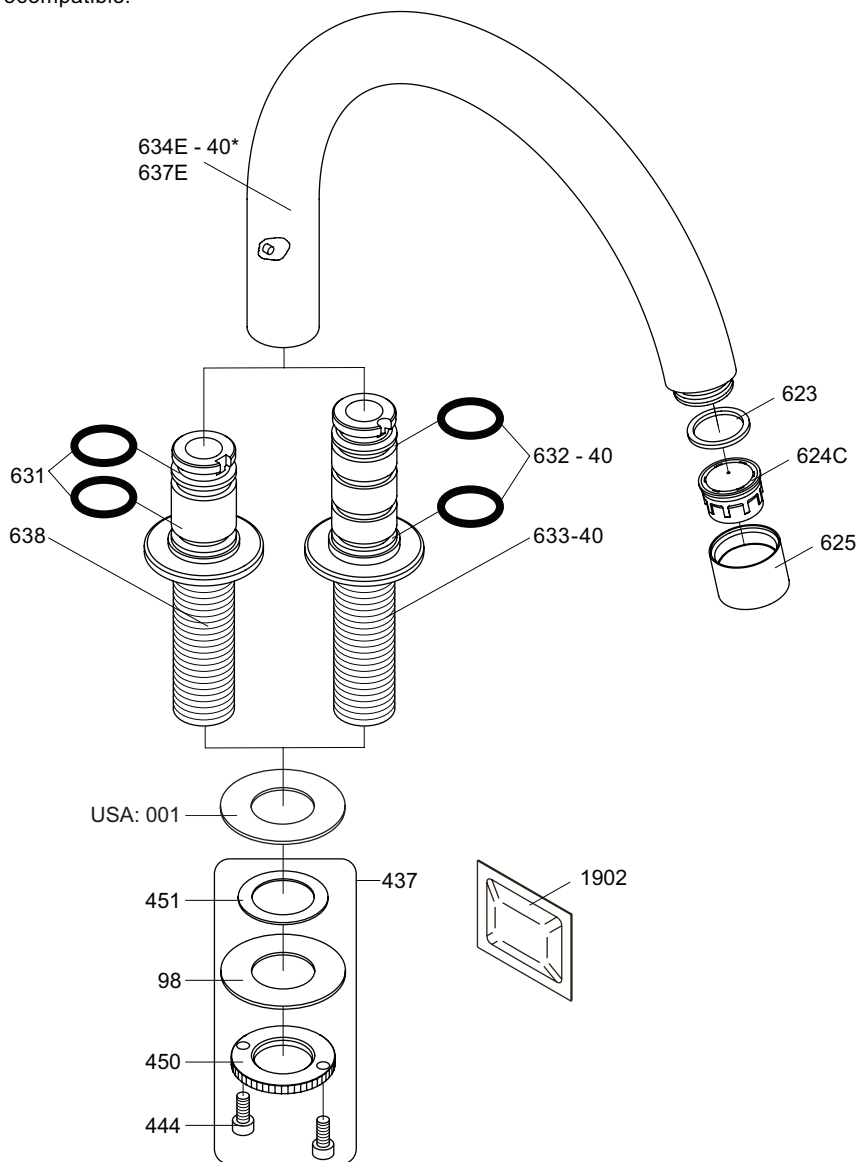

634E-40* - Oct. 2014:
Not backward compatible.
Nicht abwärtskompatibel.
Ikke bagudkompatibel.
Inte bakåtkompatibel.
Niet achterwaarts compatibel.
Pas rétrocompatible.

VR090D/C: VR623, VR624C, 4xVR631, VR1902
VR090D/C-40: VR623, VR624C, 2xVR631, 2xVR632, VR1902
VR437: VR98, 2xVR444, VR450, VR451

vola
Lunavej 2
DK-8700 Horsens
Tlf : + 45 7023 5500
sales@vola.com
www.vola.com

VOLA 090E

Date
Oct. 2014

Rev.
1

Sheet
SB 18.2