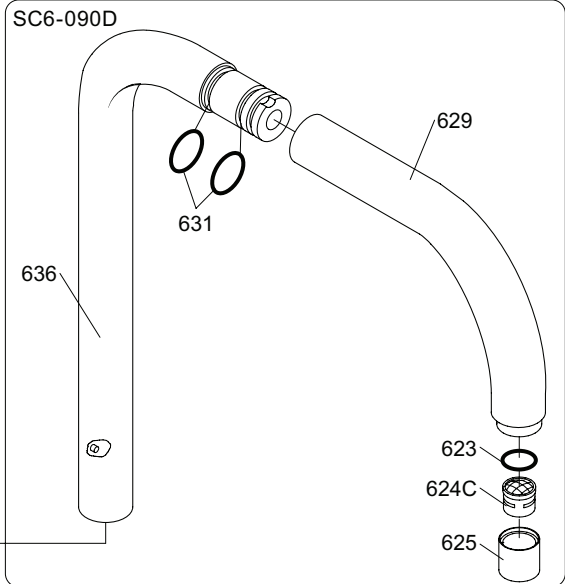

Inches:	Ø	H	D	h
090	3/4"	8 1/4"	8"	5 3/4"
090A	3/4"	4 1/4"	3 1/2"	1 1/2"
090B	3/4"	7"	4"	4 1/2"
090C	1"	7"	4"	4 1/2"
090D	1"	8 3/4"	8"	5"
090E	1"	6 3/4"	8"	2 1/2"
090G	3/4"	7"	5 1/2"	4"
090H	3/4"	10 1/2"	8 5/8"	6"
090I	3/4"	12 3/4"	8 5/8"	8 1/2"
090V	3/4"	14"	5 3/4"	10 1/2"

VOLA 500, 590, 500T1
 VOLA 2500
 VOLA SC1, SC3, SC5, SC7, SC9, SC10, SC12

Fitting instruction
 Montageanleitung
 Monteringsvejledning
 Monteringsvægledning
 Montage hanleiding
 Manuel de montage

04/00027
 04/00038

vola

- NR11: VR20, VR22, VR1273, VR1274, VR1275
- VR090D/C: VR623, VR624C, 4xVR631, VR1902
- VR1277K: VR22, VR2269, VR1277
- VR434: VR261, VR263, VR440, VR442, 2xVR455
- VR437: VR97, VR98, 2xVR444, VR450, VR451

VOLA 090E

Date
 Oct. 2014

Rev.
 1

Sheet
 SB 18.2

2500:

500: Ø10
500US: Ø3/8"

- VR1277K: VR22, VR2269, VR1277
- VR434: 2xVR455, VR445, VR446, VR502
- NR.11: VR20, VR22, VR1273, VR1274, VR1275

vola
Lunavej 2
DK-8700 Horsens
Tlf : + 45 7023 5500
sales@vola.com
www.vola.com