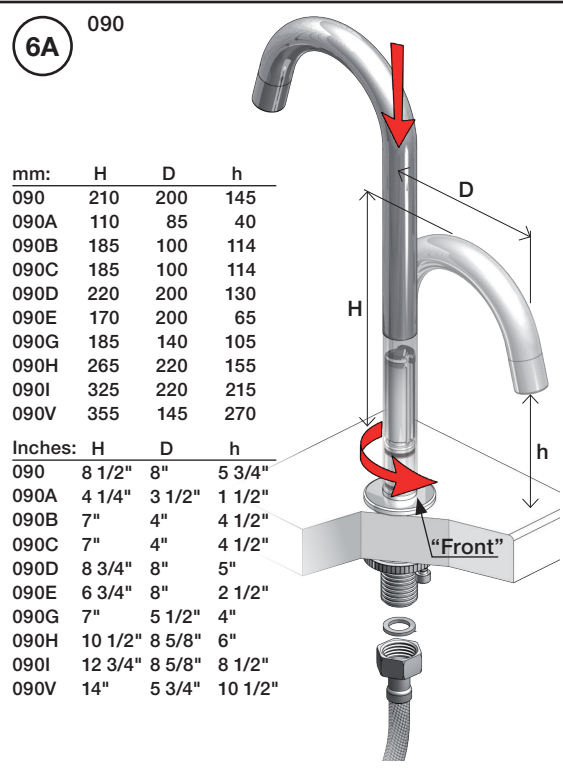

Inches:	Ø	H	D	h
090	3/4"	8 1/4"	8"	5 3/4"
090A	3/4"	4 1/4"	3 1/2"	1 1/2"
090B	3/4"	7"	4"	4 1/2"
090C	1"	7"	4"	4 1/2"
090D	1"	8 3/4"	8"	5"
090E	1"	6 3/4"	8"	2 1/2"
090G	3/4"	7"	5 1/2"	4"
090H	3/4"	10 1/2"	8 5/8"	6"
090I	3/4"	12 3/4"	8 5/8"	8 1/2"
090V	3/4"	14"	5 3/4"	10 1/2"

VOLA 500, 590, 500T1
 VOLA 2500
 VOLA SC1, SC3, SC5, SC7, SC9, SC10, SC12

Fitting instruction
 Montageanleitung
 Monteringsvejledning
 Monteringsvægledning
 Montage hanleiding
 Manuel de montage

04/00027
 04/00038

vola

- NR11: VR20, VR22, VR1273, VR1274, VR1275
- VR090D/C: VR623, VR624C, 4xVR631, VR1902
- VR1277K: VR22, VR2269, VR1277
- VR434: VR261, VR263, VR440, VR442, 2xVR455
- VR437: VR97, VR98, 2xVR444, VR450, VR451

VOLA 090E

Date
 Oct. 2014

Rev.
 1

Sheet
 SB 18.2

2500:

500: Ø10
500US: Ø3/8"

- VR1277K: VR22, VR2269, VR1277
- VR434: 2xVR455, VR445, VR446, VR502
- NR.11: VR20, VR22, VR1273, VR1274, VR1275

vola
Lunavej 2
DK-8700 Horsens
Tlf : + 45 7023 5500
sales@vola.com
www.vola.com