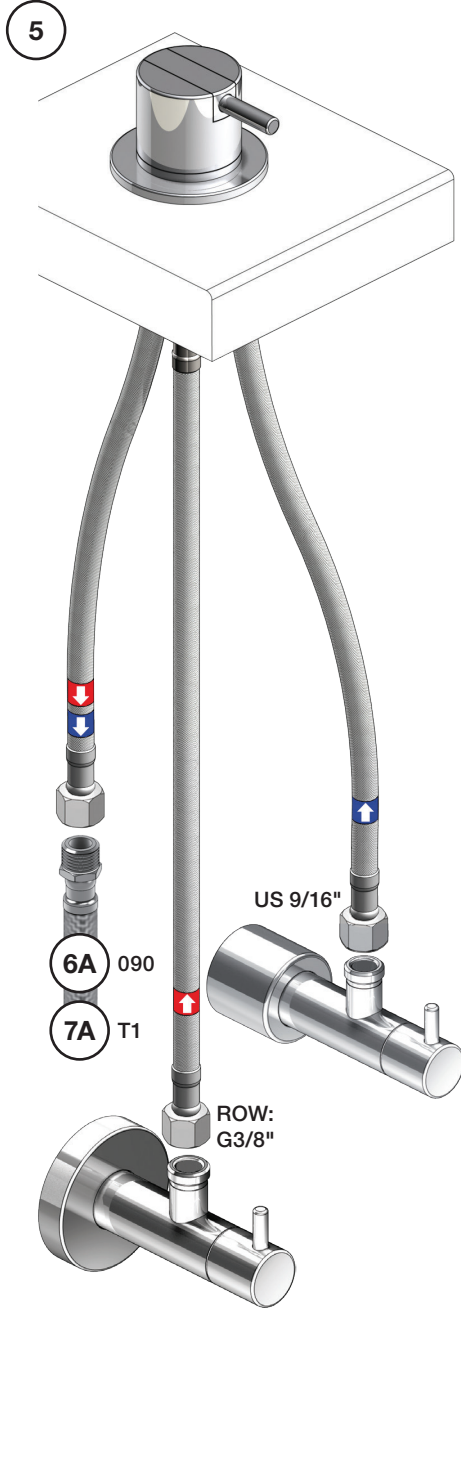

Inches:	Ø	H	D	h
090	3/4"	8 1/4"	8"	5 3/4"
090A	3/4"	4 1/4"	3 1/2"	1 1/2"
090B	3/4"	7"	4"	4 1/2"
090C	1"	7"	4"	4 1/2"
090D	1"	8 3/4"	8"	5"
090E	1"	6 3/4"	8"	2 1/2"
090G	3/4"	7"	5 1/2"	4"
090H	3/4"	10 1/2"	8 5/8"	6"
090I	3/4"	12 3/4"	8 5/8"	8 1/2"
090V	3/4"	14"	5 3/4"	10 1/2"

VOLA 500, 590, 500T1
 VOLA 2500
 VOLA SC1, SC3, SC5, SC7, SC9, SC10, SC12

Fitting instruction
 Montageanleitung
 Monteringsvejledning
 Monteringsvægledning
 Montage hanleiding
 Manuel de montage

04/00027
 04/00038

vola

- NR11: VR20, VR22, VR1273, VR1274, VR1275
- VR090D/C: VR623, VR624C, 4xVR631, VR1902
- VR1277K: VR22, VR2269, VR1277
- VR434: VR261, VR263, VR440, VR442, 2xVR455
- VR437: VR97, VR98, 2xVR444, VR450, VR451

VOLA 090E

Date
 Oct. 2014

Rev.
 1

Sheet
 SB 18.2

2500:

500: Ø10
500US: Ø3/8"

- VR1277K: VR22, VR2269, VR1277
- VR434: 2xVR455, VR445, VR446, VR502
- NR.11: VR20, VR22, VR1273, VR1274, VR1275

vola
Lunavej 2
DK-8700 Horsens
Tlf : + 45 7023 5500
sales@vola.com
www.vola.com