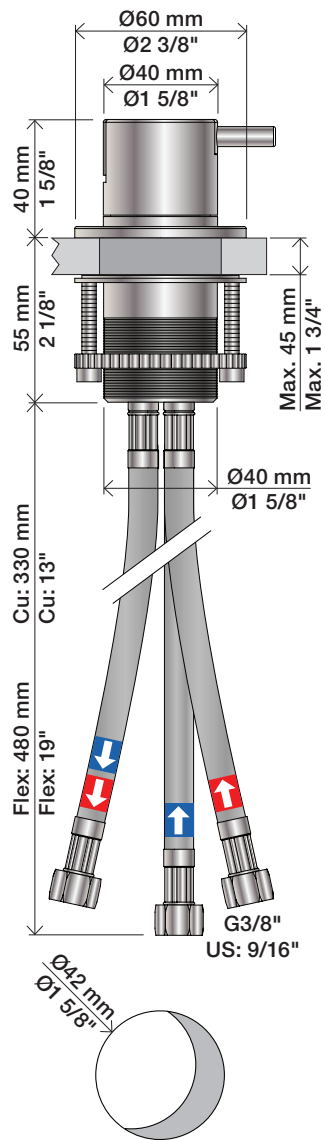

Data, 3 Bar /43.5 Psi:

	l/min.	Gal/min.
500:	14,5	3.8
590:	9,0	2.4
500-T1:	11,0	2.9
2500:	18,7	4.9
SC1:	18,7	4.9
SC5, 7:	18,0	4.8
SC9:	11,0	2.9

Max. 65°C, 150°F

500/2500: