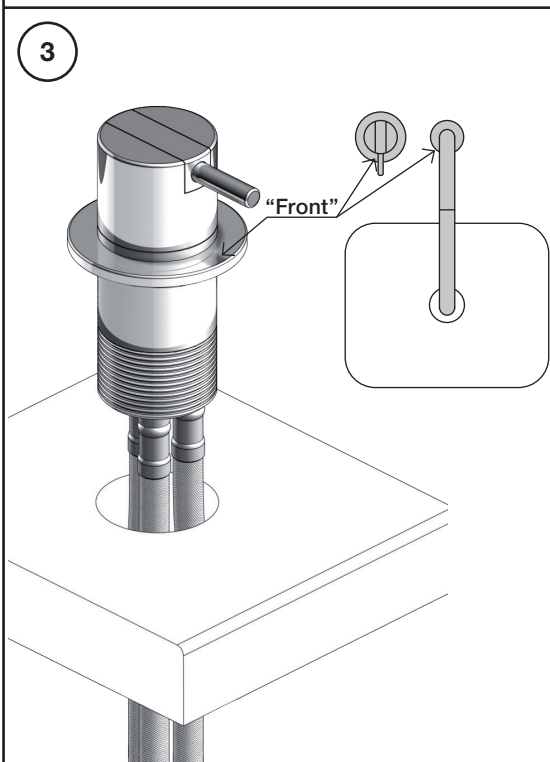

Data, 3 Bar /43.5 Psi:

	l/min.	Gal/min.
500:	14,5	3.8
590:	9,0	2.4
500-T1:	11,0	2.9
2500:	18,7	4.9
SC1:	18,7	4.9
SC5, 7:	18,0	4.8
SC9:	11,0	2.9

Max. 65°C, 150°F

500/2500: