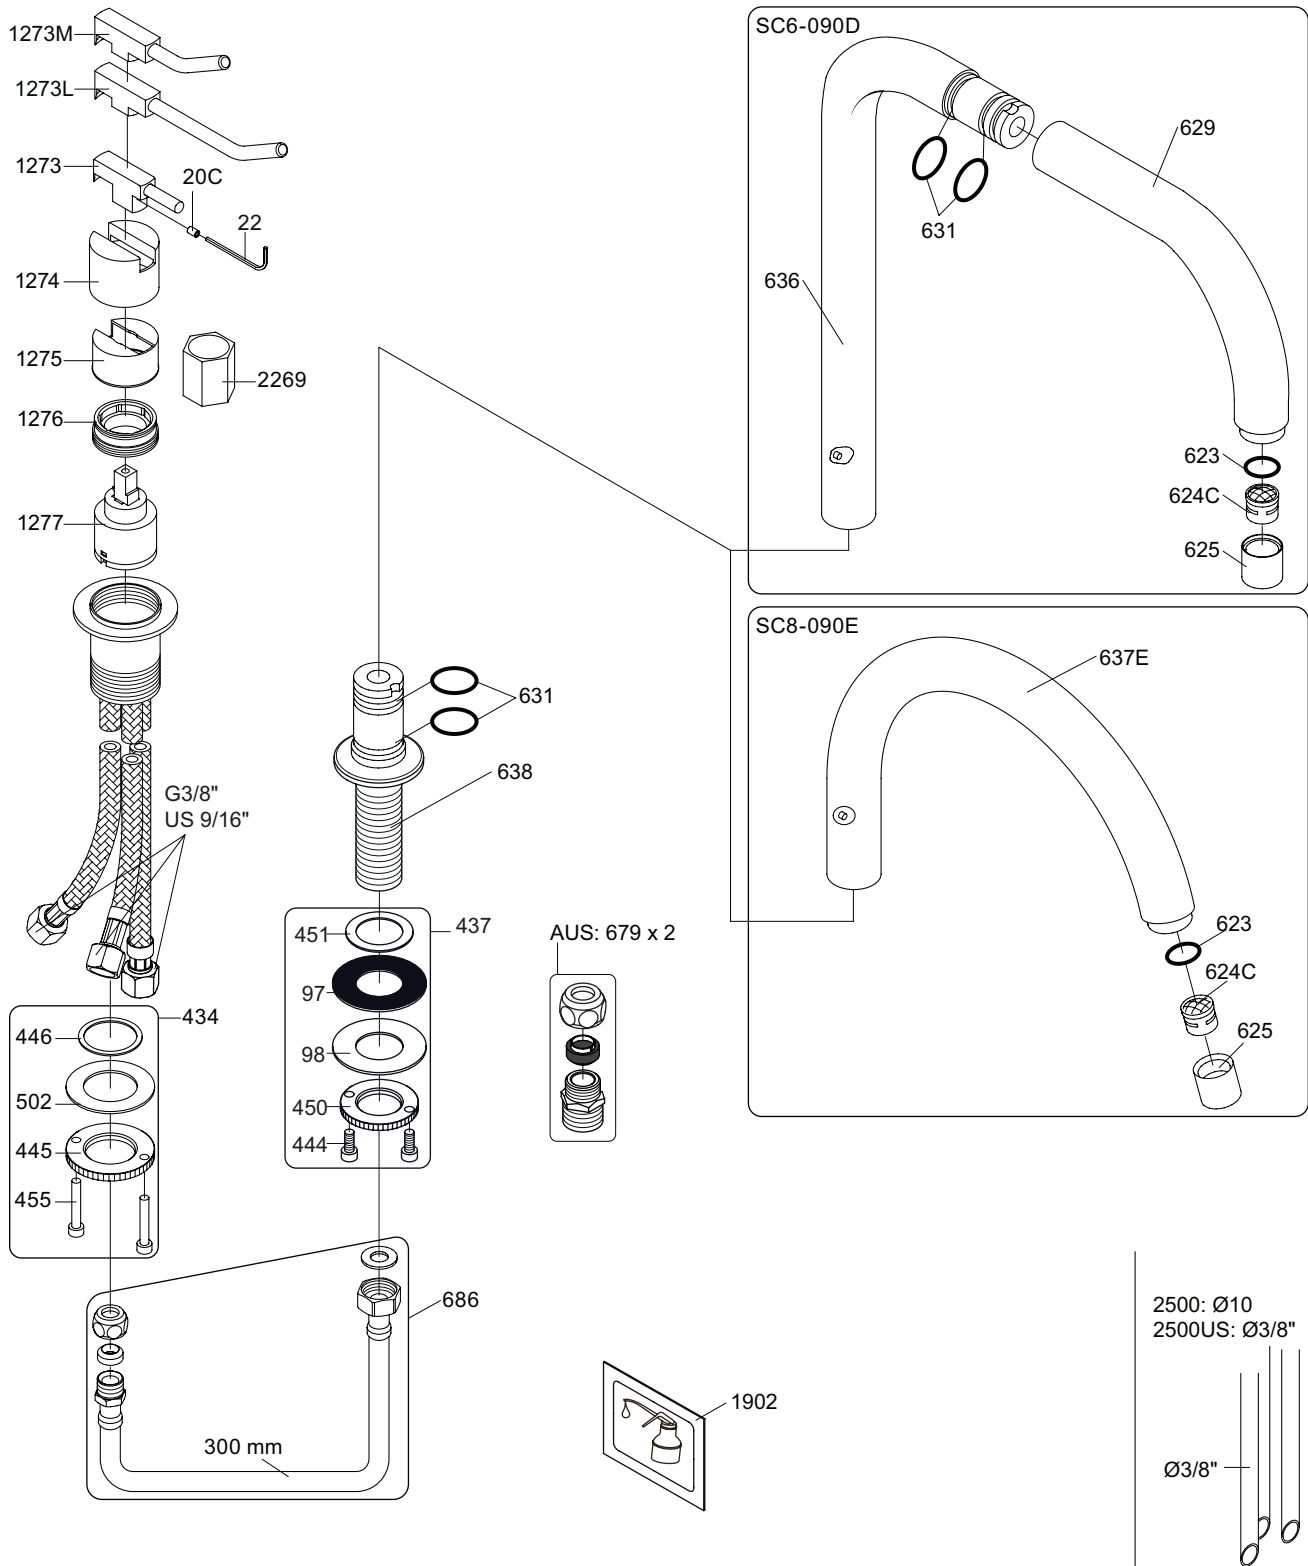

Inches:	Ø	H	D	h
090	3/4"	8 1/4"	8"	5 3/4"
090A	3/4"	4 1/4"	3 1/2"	1 1/2"
090B	3/4"	7"	4"	4 1/2"
090C	1"	7"	4"	4 1/2"
090D	1"	8 3/4"	8"	5"
090E	1"	6 3/4"	8"	2 1/2"
090G	3/4"	7"	5 1/2"	4"
090H	3/4"	10 1/2"	8 5/8"	6"
090I	3/4"	12 3/4"	8 5/8"	8 1/2"
090V	3/4"	14"	5 3/4"	10 1/2"

VOLA 500, 590, 500T1
 VOLA 2500
 VOLA SC1, SC3, SC5, SC7, SC9, SC10, SC12

Fitting instruction
 Montageanleitung
 Monteringsvejledning
 Monteringsvægledning
 Montage hanleiding
 Manuel de montage

04/00027
 04/00038

500/2500:

- NR11: VR20, VR22, VR1273, VR1274, VR1275
- VR090D/C: VR623, VR624C, 4xVR631, VR1902
- VR1277K: VR22, VR2269, VR1277
- VR434: VR261, VR263, VR440, VR442, 2xVR455
- VR437: VR97, VR98, 2xVR444, VR450, VR451

VOLA 090D

Date
 Oct. 14

Rev.
 1

Sheet
 SB 18.1

2500:

500: Ø10
500US: Ø3/8"

VR1277K: VR22, VR2269, VR1277
 VR434: 2xVR455, VR445, VR446, VR502
 NR.11: VR20, VR22, VR1273, VR1274, VR1275

vola
 Lunavej 2
 DK-8700 Horsens
 Tlf : + 45 7023 5500
 sales@vola.com
 www.vola.com