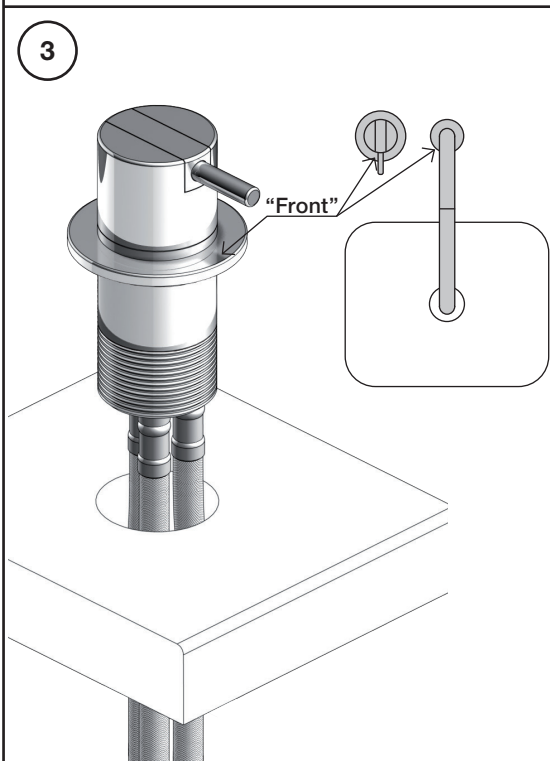

Data, 3 Bar /43.5 Psi:

	l/min.	Gal/min.
500:	14,5	3,8
590:	9,0	2,4
500-T1:	11,0	2,9
2500:	18,7	4,9
SC1:	18,7	4,9
SC5, 7:	18,0	4,8
SC9:	11,0	2,9

Max. 65°C, 150°F

500/2500: