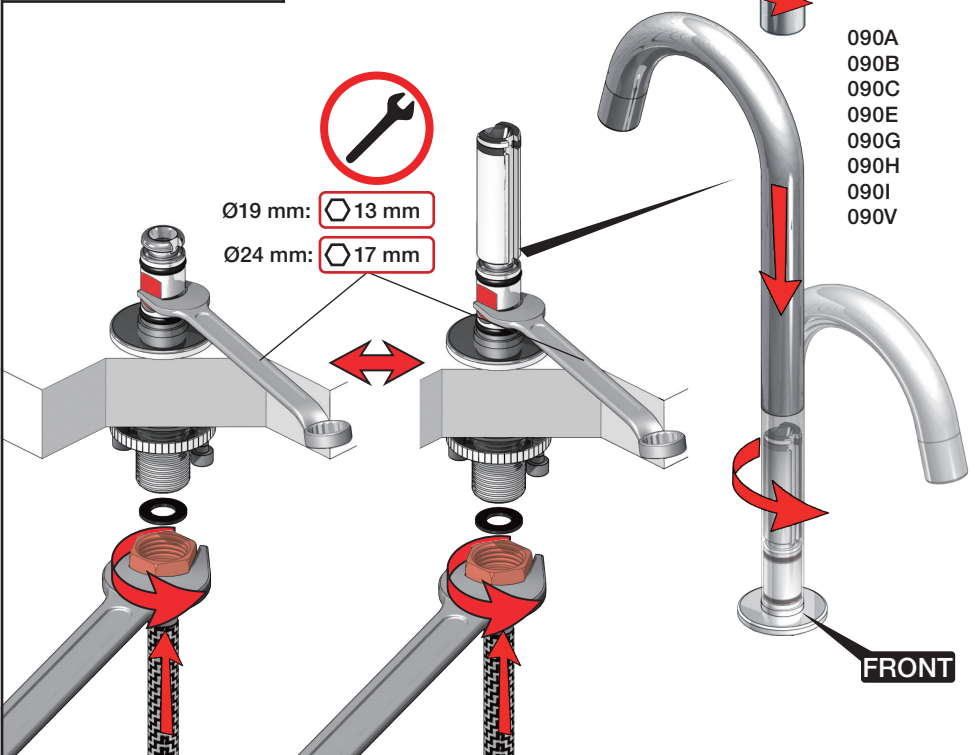

Inches:	Ø	H	D	h
090	3/4"	8 1/4"	8"	5 3/4"
090A	3/4"	4 1/4"	3 1/2"	1 1/2"
090B	3/4"	7"	4"	4 1/2"
090C	1"	7"	4"	4 1/2"
090D	1"	8 3/4"	8"	5"
090E	1"	6 3/4"	8"	2 1/2"
090G	3/4"	7"	5 1/2"	4"
090H	3/4"	10 1/2"	8 5/8"	6"
090I	3/4"	12 3/4"	8 5/8"	8 1/2"
090V	3/4"	14"	5 3/4"	10 1/2"

VOLA 090D

Date
 Oct. 14

Rev.
 1

Sheet
 SB 18.1

2500:

500: Ø10
500US: Ø3/8"

VR1277K: VR22, VR2269, VR1277
 VR434: 2xVR455, VR445, VR446, VR502
 NR.11: VR20, VR22, VR1273, VR1274, VR1275

vola
 Lunavej 2
 DK-8700 Horsens
 Tlf : + 45 7023 5500
 sales@vola.com
 www.vola.com