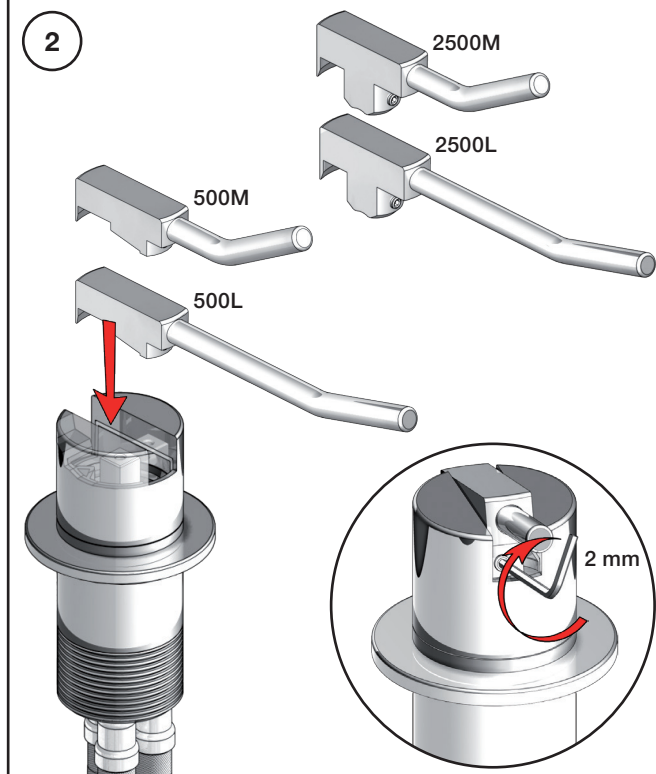

Data, 3 Bar /43.5 Psi:

	l/min.	Gal/min.
500:	14,5	3,8
590:	9,0	2,4
500-T1:	11,0	2,9
2500:	18,7	4,9
SC1:	18,7	4,9
SC5, 7:	18,0	4,8
SC9:	11,0	2,9

Max. 65°C, 150°F

500/2500: