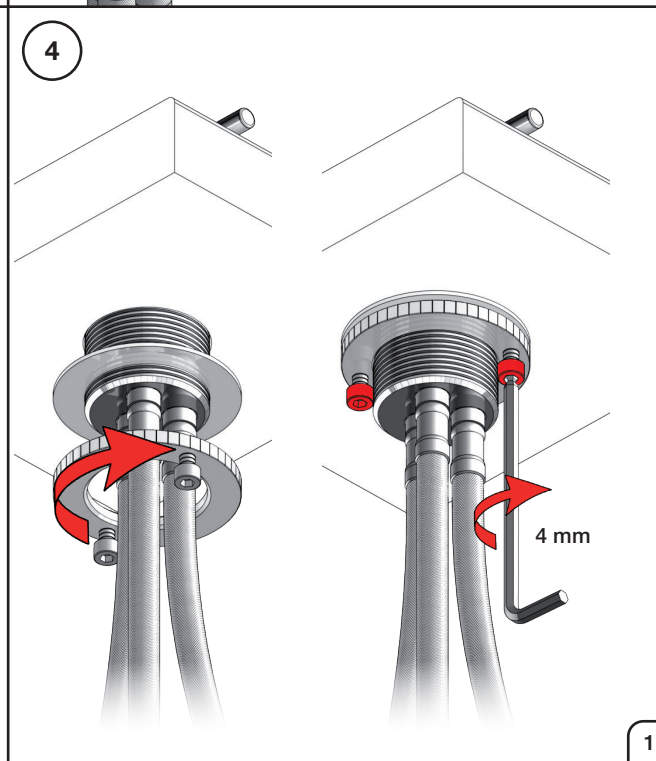

Data, 3 Bar /43.5 Psi:

	l/min.	Gal/min.
500:	14,5	3,8
590:	9,0	2,4
500-T1:	11,0	2,9
2500:	18,7	4,9
SC1:	18,7	4,9
SC5, 7:	18,0	4,8
SC9:	11,0	2,9

Max. 65°C, 150°F

500/2500: