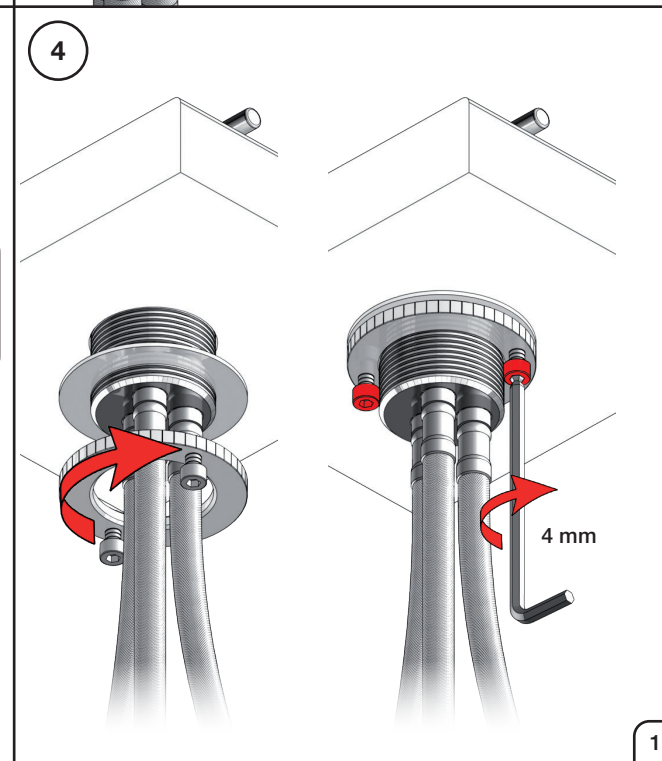

Data, 3 Bar /43.5 Psi:

	l/min.	Gal/min.
500:	14,5	3.8
590:	9,0	2.4
500-T1:	11,0	2.9
2500:	18,7	4.9
SC1:	18,7	4.9
SC5, 7:	18,0	4.8
SC9:	11,0	2.9

Max. 65°C, 150°F

500/2500: