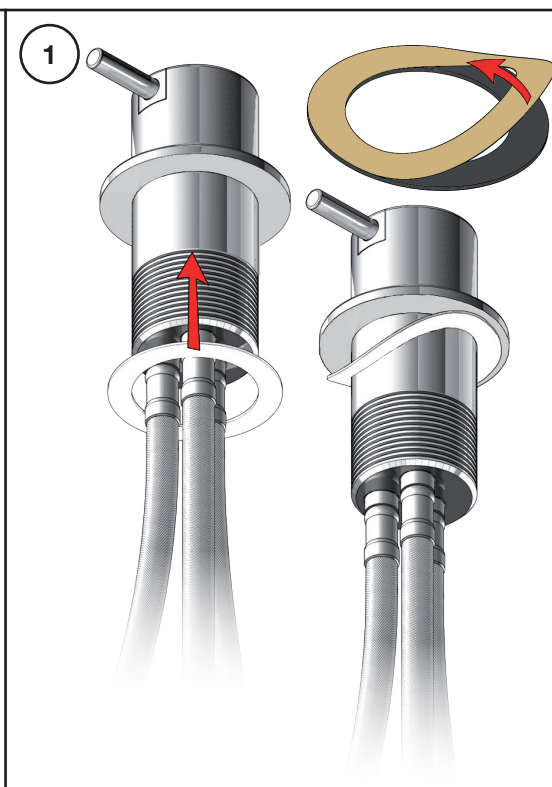

Data, 3 Bar /43.5 Psi:

	l/min.	Gal/min.
500:	14,5	3.8
590:	9,0	2.4
500-T1:	11,0	2.9
2500:	18,7	4.9
SC1:	18,7	4.9
SC5, 7:	18,0	4.8
SC9:	11,0	2.9

Max. 65°C, 150°F

500/2500: