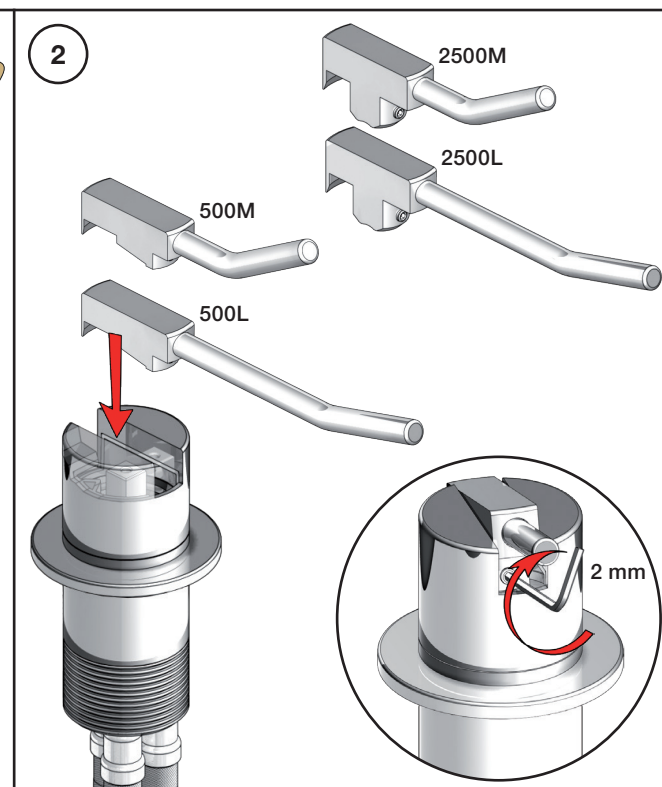

Data, 3 Bar /43.5 Psi:

	l/min.	Gal/min.
500:	14,5	3.8
590:	9,0	2.4
500-T1:	11,0	2.9
2500:	18,7	4.9
SC1:	18,7	4.9
SC5, 7:	18,0	4.8
SC9:	11,0	2.9

Max. 65°C, 150°F

500/2500: