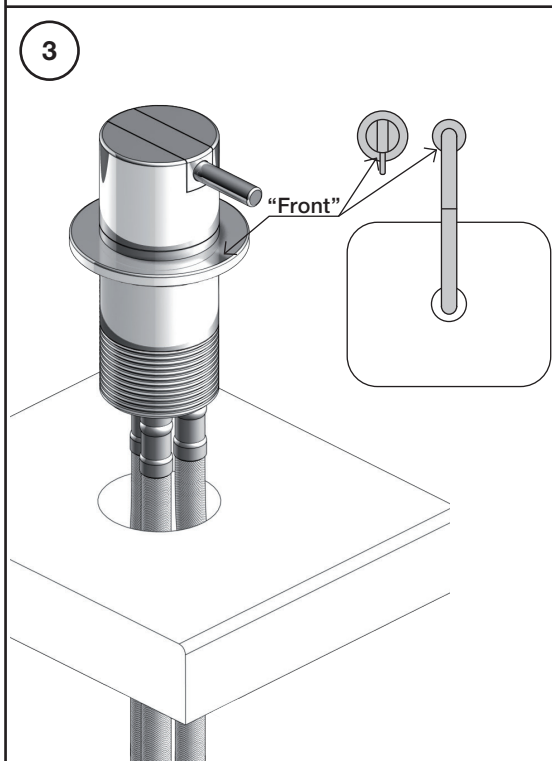

Data, 3 Bar /43.5 Psi:

	l/min.	Gal/min.
500:	14,5	3.8
590:	9,0	2.4
500-T1:	11,0	2.9
2500:	18,7	4.9
SC1:	18,7	4.9
SC5, 7:	18,0	4.8
SC9:	11,0	2.9

Max. 65°C, 150°F

500/2500: