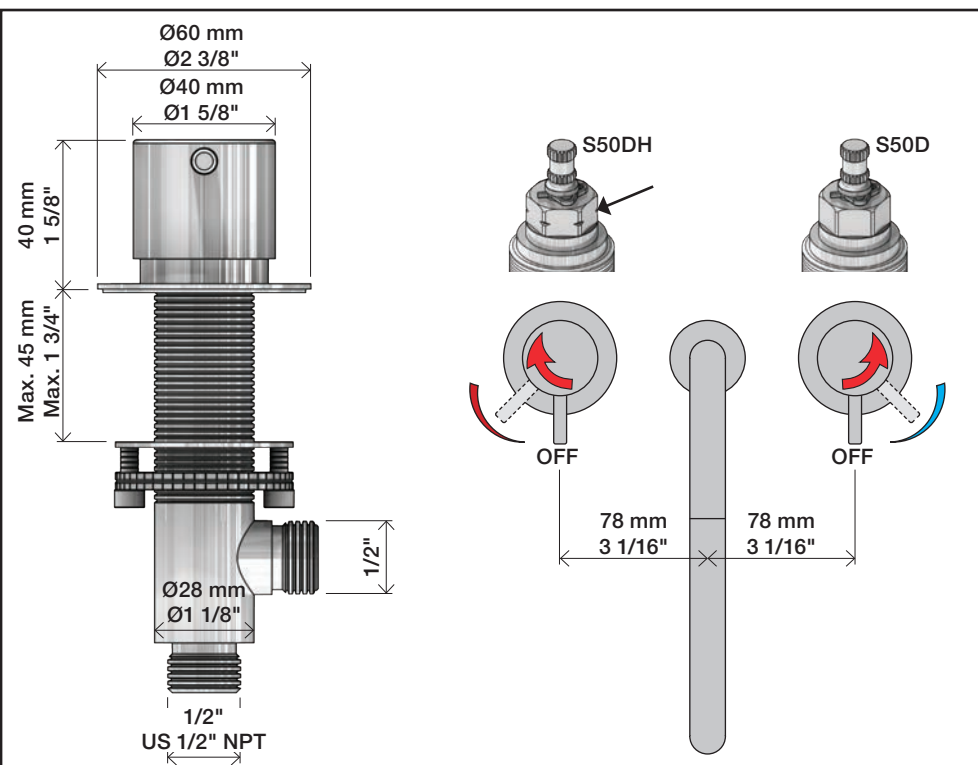

Data, 3 Bar/43.5 Psi:

	l/min.	Gal/min.
S50:	32,0	8.5
KV3:	30,0	7.9
KV4:	9,0	2.4
KV10, 15:	9,0	2.4
HV5, 8, 10:	9,0	2.4
SC2, 4 (A24):	16,0	4.2
SC6, 8, 11, 13: (C)	26,0	6.9

Max. 65°C , 150°F