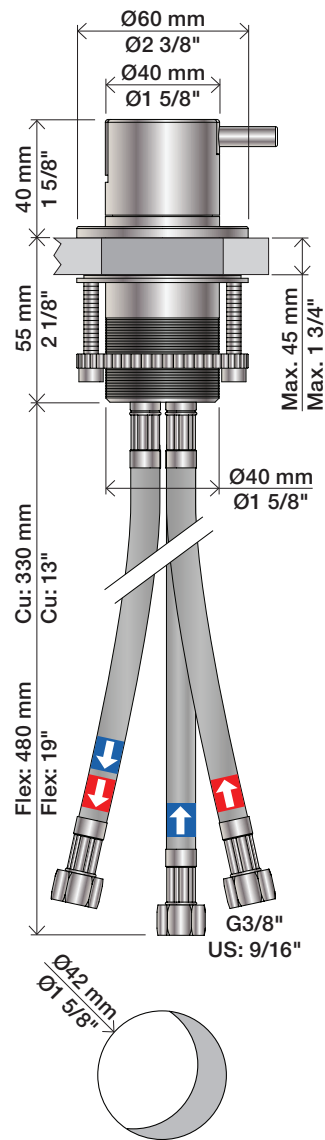

Data, 3 Bar /43.5 Psi:

	l/min.	Gal/min.
500:	14,5	3.8
590:	9,0	2.4
500-T1:	11,0	2.9
2500:	18,7	4.9
SC1:	18,7	4.9
SC5, 7:	18,0	4.8
SC9:	11,0	2.9

Max. 65°C, 150°F

500/2500: