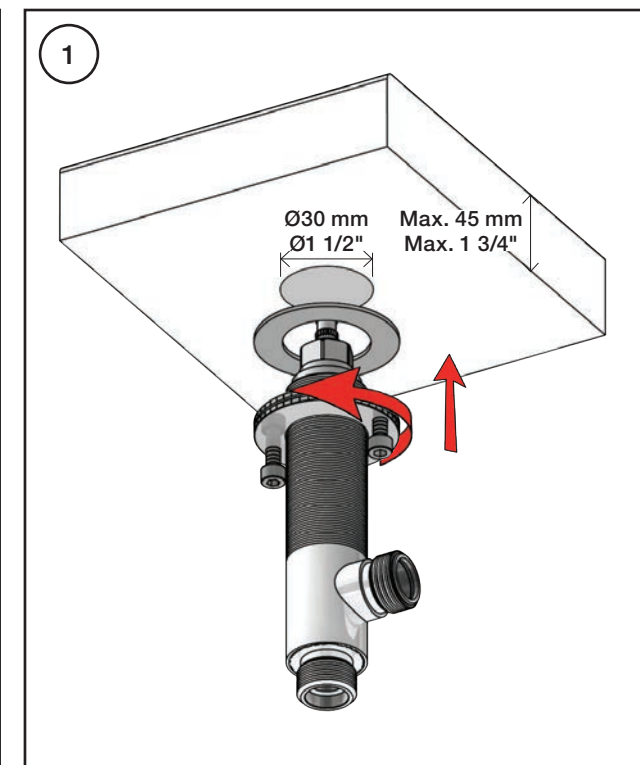

04/00115
 04/00307
 04/00340

www.vola.com

S50_V9_40999831
 08-08-2024

Data, 3 Bar/43.5 Psi:

	l/min.	Gal/min.
S50:	32,0	8.5
KV3:	30,0	7.9
KV4:	9,0	2.4
KV10, 15:	9,0	2.4
HV5, 8, 10:	9,0	2.4
SC2, 4 (A24):	16,0	4.2
SC6, 8, 11, 13: (C)	26,0	6.9

Max. 65°C, 150°F

4A

mm:	H	D	h
090	210	200	145
090A	110	85	40
090B	185	100	114
090C	185	100	114
090D	220	200	130
090E	170	200	65
090G	185	140	105
090H	265	230	155
090I	325	230	216
090V	355	145	270

Inches:	H	D	h
090	8 1/2"	8"	5 3/4"
090A	4 1/4"	3 1/2"	1 1/2"
090B	7"	4"	4 1/2"
090C	7"	4"	4 1/2"
090D	8 3/4"	8"	5"
090E	6 3/4"	8"	2 1/2"
090G	7"	5 1/2"	4"
090H	10 1/2"	9"	6"
090I	12 3/4"	9"	8 1/2"
090V	14"	5 3/4"	10 1/2"

Inches:	Ø	H	D	h
090	3/4"	8 1/4"	8"	5 3/4"
090A	3/4"	4 1/4"	3 1/2"	1 1/2"
090B	3/4"	7"	4"	4 1/2"
090C	1"	7"	4"	4 1/2"
090D	1"	8 3/4"	8"	5"
090E	1"	6 3/4"	8"	2 1/2"
090G	3/4"	7"	5 1/2"	4"
090H	3/4"	10 1/2"	8 5/8"	6"
090I	3/4"	12 3/4"	8 5/8"	8 1/2"
090V	3/4"	14"	5 3/4"	10 1/2"