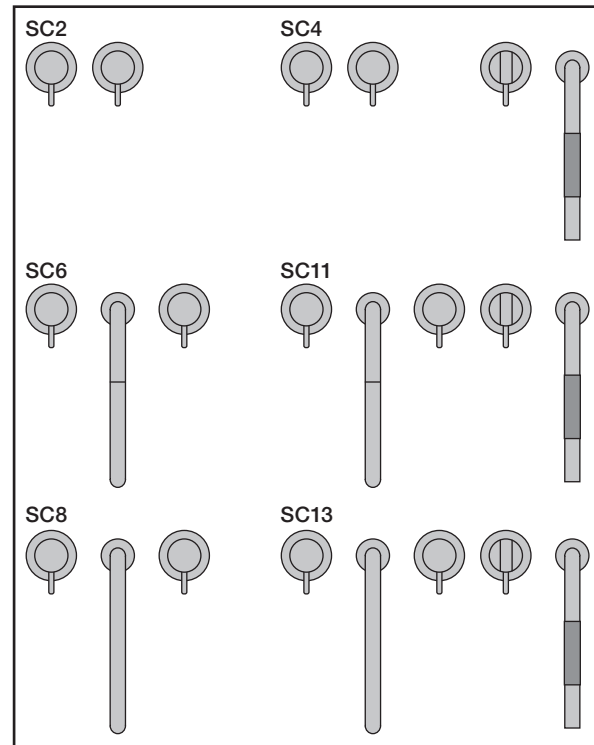

04/00115
 04/00307
 04/00340

www.vola.com

S50_V9_40999831
 08-08-2024

Data, 3 Bar/43.5 Psi:

	l/min.	Gal/min.
S50:	32,0	8.5
KV3:	30,0	7.9
KV4:	9,0	2.4
KV10, 15:	9,0	2.4
HV5, 8, 10:	9,0	2.4
SC2, 4 (A24):	16,0	4.2
SC6, 8, 11, 13: (C)	26,0	6.9

Max. 65°C, 150°F

4A

mm:	H	D	h
090	210	200	145
090A	110	85	40
090B	185	100	114
090C	185	100	114
090D	220	200	130
090E	170	200	65
090G	185	140	105
090H	265	230	155
090I	325	230	216
090V	355	145	270

Inches:	H	D	h
090	8 1/2"	8"	5 3/4"
090A	4 1/4"	3 1/2"	1 1/2"
090B	7"	4"	4 1/2"
090C	7"	4"	4 1/2"
090D	8 3/4"	8"	5"
090E	6 3/4"	8"	2 1/2"
090G	7"	5 1/2"	4"
090H	10 1/2"	9"	6"
090I	12 3/4"	9"	8 1/2"
090V	14"	5 3/4"	10 1/2"

Inches:	Ø	H	D	h
090	3/4"	8 1/4"	8"	5 3/4"
090A	3/4"	4 1/4"	3 1/2"	1 1/2"
090B	3/4"	7"	4"	4 1/2"
090C	1"	7"	4"	4 1/2"
090D	1"	8 3/4"	8"	5"
090E	1"	6 3/4"	8"	2 1/2"
090G	3/4"	7"	5 1/2"	4"
090H	3/4"	10 1/2"	8 5/8"	6"
090I	3/4"	12 3/4"	8 5/8"	8 1/2"
090V	3/4"	14"	5 3/4"	10 1/2"

VOLA 090D

Date
 Oct. 14

Rev.
 1

Sheet
 SB 18.1

500:

500: Ø10
500US: Ø3/8"

- | | |
|---------|--|
| VR277K: | VR22, VR269, VR277 |
| VR297: | VR20, VR22, VR269, VR273, VR277, VR294, VR295, VR296 |
| VR434: | 2xVR444, VR445, 2xVR455, VR502 |
| NR.10: | VR20, VR22, VR273, VR294, VR295 |