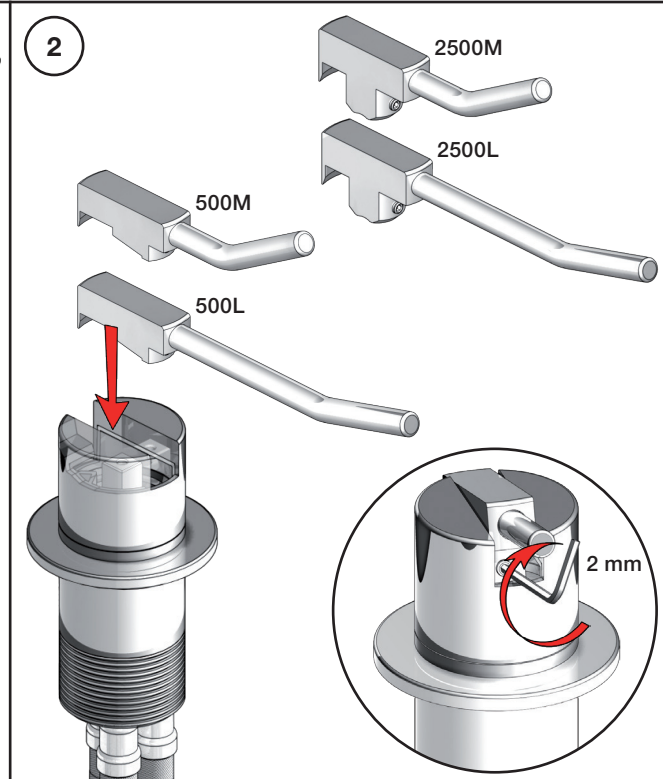

Inches:	Ø	H	D	h
090	3/4"	8 1/4"	8"	5 3/4"
090A	3/4"	4 1/4"	3 1/2"	1 1/2"
090B	3/4"	7"	4"	4 1/2"
090C	1"	7"	4"	4 1/2"
090D	1"	8 3/4"	8"	5"
090E	1"	6 3/4"	8"	2 1/2"
090G	3/4"	7"	5 1/2"	4"
090H	3/4"	10 1/2"	8 5/8"	6"
090I	3/4"	12 3/4"	8 5/8"	8 1/2"
090V	3/4"	14"	5 3/4"	10 1/2"

500/2500:

Fitting instruction
 Montageanleitung
 Monteringsvejledning
 Monteringsvægledning
 Montage hanleiding
 Manuel de montage

3

4

5

T1M:

500: Ø10
500US: Ø3/8"
2500: Ø10
2500US: Ø3/8"

Ø3/8"