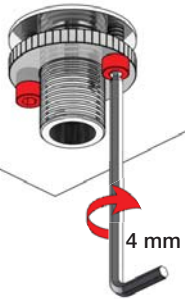

500/2500:

Fitting instruction
 Montageanleitung
 Monteringsvejledning
 Monteringsvægledning
 Montage hanleiding
 Manuel de montage

3

4

5

T1M:

500: Ø10
500US: Ø3/8"
2500: Ø10
2500US: Ø3/8"

Ø3/8"

VR277K: VR22, VR269, VR277
VR297: VR20, VR22, VR269, VR273, VR277, VR294, VR295, VR296
VR434: VR261, VR263, VR440, VR442, 2xVR455
VR435: VR63, 2xVR444, VR447, VR448
VR436: VR63, 2xVR444, VR448, VR449

VR691K: VR23, VR691
VR692K: VR23, VR692
NR.7: VR2A, VR23, VR677
NR.10: VR20, VR22, VR293, VR294, VR295