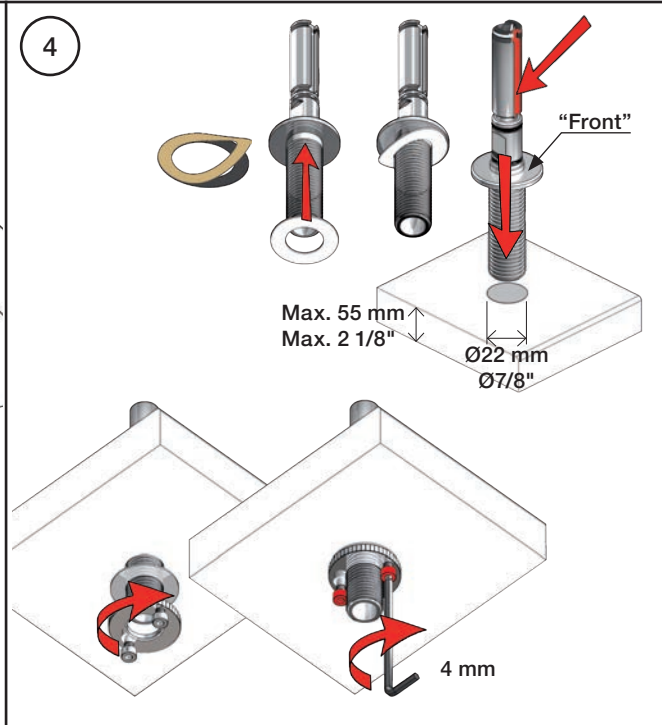

Max. 65°C, 150°F

4A

mm:	H	D	h
090	210	200	145
090A	110	85	40
090B	185	100	114
090C	185	100	114
090D	220	200	130
090E	170	200	65
090G	185	140	105
090H	265	230	155
090I	325	230	216
090V	355	145	270

Inches:	H	D	h
090	8 1/2"	8"	5 3/4"
090A	4 1/4"	3 1/2"	1 1/2"
090B	7"	4"	4 1/2"
090C	7"	4"	4 1/2"
090D	8 3/4"	8"	5"
090E	6 3/4"	8"	2 1/2"
090G	7"	5 1/2"	4"
090H	10 1/2"	9"	6"
090I	12 3/4"	9"	8 1/2"
090V	14"	5 3/4"	10 1/2"

Inches:	Ø	H	D	h
090	3/4"	8 1/4"	8"	5 3/4"
090A	3/4"	4 1/4"	3 1/2"	1 1/2"
090B	3/4"	7"	4"	4 1/2"
090C	1"	7"	4"	4 1/2"
090D	1"	8 3/4"	8"	5"
090E	1"	6 3/4"	8"	2 1/2"
090G	3/4"	7"	5 1/2"	4"
090H	3/4"	10 1/2"	8 5/8"	6"
090I	3/4"	12 3/4"	8 5/8"	8 1/2"
090V	3/4"	14"	5 3/4"	10 1/2"

VOLA 090D

Date
 Oct. 14

Rev.
 1

Sheet
 SB 18.1

500:

500: Ø10
500US: Ø3/8"

- | | |
|---------|--|
| VR277K: | VR22, VR269, VR277 |
| VR297: | VR20, VR22, VR269, VR273, VR277, VR294, VR295, VR296 |
| VR434: | 2xVR444, VR445, 2xVR455, VR502 |
| NR.10: | VR20, VR22, VR273, VR294, VR295 |