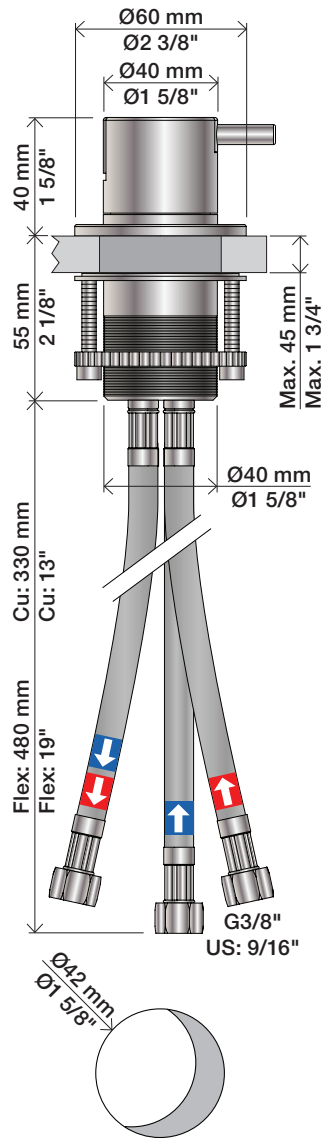

Data, 3 Bar /43.5 Psi:

	l/min.	Gal/min.
500:	14,5	3.8
590:	9,0	2.4
500-T1:	11,0	2.9
2500:	18,7	4.9
SC1:	18,7	4.9
SC5, 7:	18,0	4.8
SC9:	11,0	2.9

Max. 65°C, 150°F

500/2500: