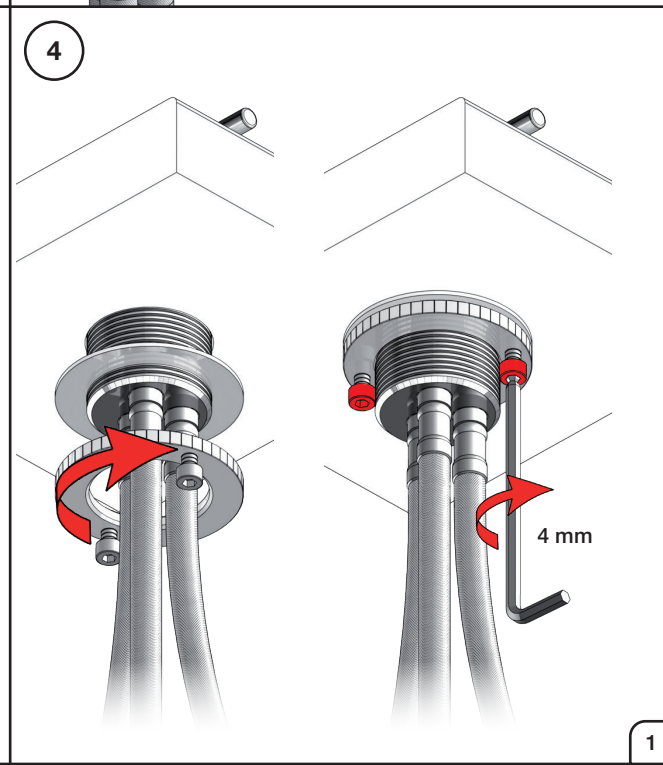

Inches:	Ø	H	D	h
090	3/4"	8 1/4"	8"	5 3/4"
090A	3/4"	4 1/4"	3 1/2"	1 1/2"
090B	3/4"	7"	4"	4 1/2"
090C	1"	7"	4"	4 1/2"
090D	1"	8 3/4"	8"	5"
090E	1"	6 3/4"	8"	2 1/2"
090G	3/4"	7"	5 1/2"	4"
090H	3/4"	10 1/2"	8 5/8"	6"
090I	3/4"	12 3/4"	8 5/8"	8 1/2"
090V	3/4"	14"	5 3/4"	10 1/2"

500/2500:

Fitting instruction
 Montageanleitung
 Monteringsvejledning
 Monteringsvægledning
 Montage hanleiding
 Manuel de montage

3

4

5

T1M:

500: Ø10
500US: Ø3/8"
2500: Ø10
2500US: Ø3/8"

Ø3/8"

VOLA 090D

Date
 Oct. 14

Rev.
 1

Sheet
 SB 18.1

500:

500: Ø10
500US: Ø3/8"

- | | |
|---------|--|
| VR277K: | VR22, VR269, VR277 |
| VR297: | VR20, VR22, VR269, VR273, VR277, VR294, VR295, VR296 |
| VR434: | 2xVR444, VR445, 2xVR455, VR502 |
| NR.10: | VR20, VR22, VR273, VR294, VR295 |