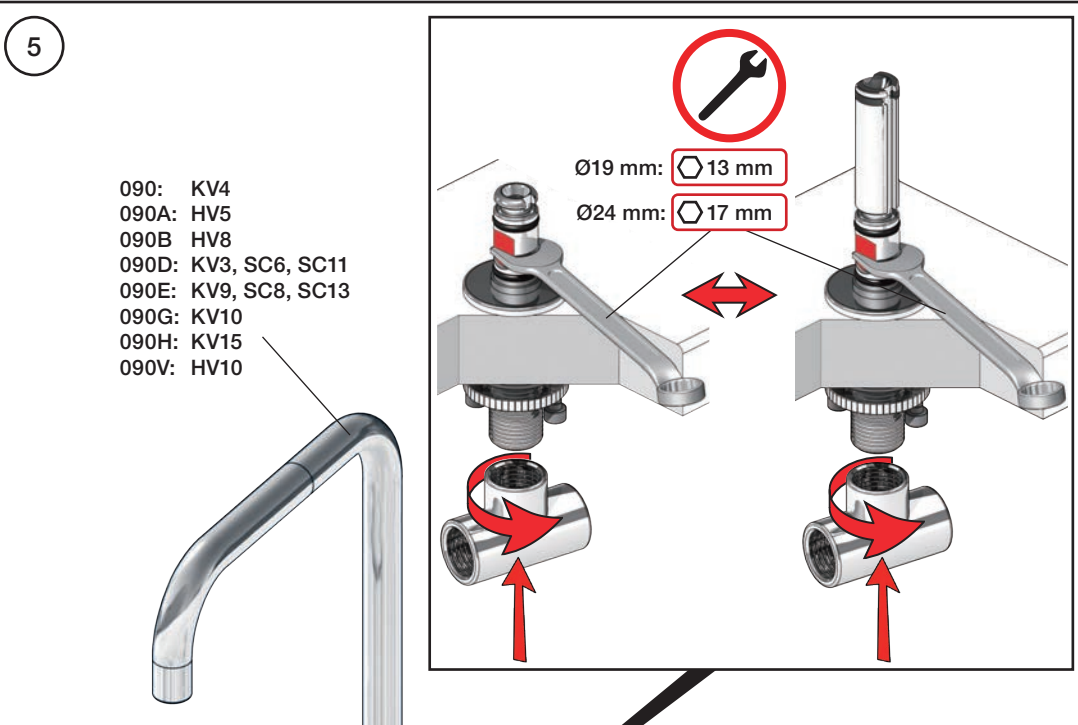

04/00115
 04/00307
 04/00340

www.vola.com

S50_V9_40999831
 08-08-2024

Data, 3 Bar/43.5 Psi:

	l/min.	Gal/min.
S50:	32,0	8.5
KV3:	30,0	7.9
KV4:	9,0	2.4
KV10, 15:	9,0	2.4
HV5, 8, 10:	9,0	2.4
SC2, 4 (A24):	16,0	4.2
SC6, 8, 11, 13: (C)	26,0	6.9

Max. 65°C, 150°F

4A

mm:	H	D	h
090	210	200	145
090A	110	85	40
090B	185	100	114
090C	185	100	114
090D	220	200	130
090E	170	200	65
090G	185	140	105
090H	265	230	155
090I	325	230	216
090V	355	145	270

Inches:	H	D	h
090	8 1/2"	8"	5 3/4"
090A	4 1/4"	3 1/2"	1 1/2"
090B	7"	4"	4 1/2"
090C	7"	4"	4 1/2"
090D	8 3/4"	8"	5"
090E	6 3/4"	8"	2 1/2"
090G	7"	5 1/2"	4"
090H	10 1/2"	9"	6"
090I	12 3/4"	9"	8 1/2"
090V	14"	5 3/4"	10 1/2"

Inches:	Ø	H	D	h
090	3/4"	8 1/4"	8"	5 3/4"
090A	3/4"	4 1/4"	3 1/2"	1 1/2"
090B	3/4"	7"	4"	4 1/2"
090C	1"	7"	4"	4 1/2"
090D	1"	8 3/4"	8"	5"
090E	1"	6 3/4"	8"	2 1/2"
090G	3/4"	7"	5 1/2"	4"
090H	3/4"	10 1/2"	8 5/8"	6"
090I	3/4"	12 3/4"	8 5/8"	8 1/2"
090V	3/4"	14"	5 3/4"	10 1/2"