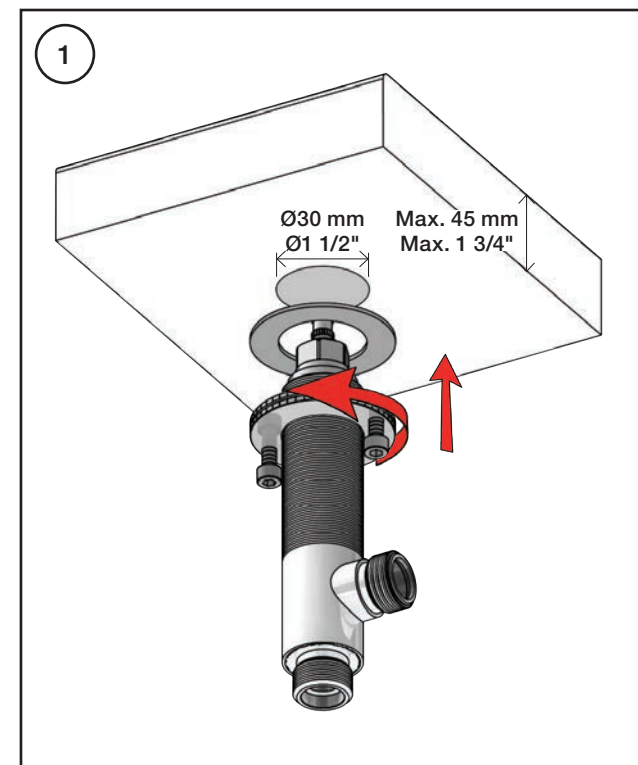

04/00115
 04/00307
 04/00340

www.vola.com

S50_V9_40999831
 08-08-2024

Data, 3 Bar/43.5 Psi:

	l/min.	Gal/min.
S50:	32,0	8.5
KV3:	30,0	7.9
KV4:	9,0	2.4
KV10, 15:	9,0	2.4
HV5, 8, 10:	9,0	2.4
SC2, 4 (A24):	16,0	4.2
SC6, 8, 11, 13: (C)	26,0	6.9

Max. 65°C, 150°F

4A

mm:	H	D	h
090	210	200	145
090A	110	85	40
090B	185	100	114
090C	185	100	114
090D	220	200	130
090E	170	200	65
090G	185	140	105
090H	265	230	155
090I	325	230	216
090V	355	145	270

Inches:	H	D	h
090	8 1/2"	8"	5 3/4"
090A	4 1/4"	3 1/2"	1 1/2"
090B	7"	4"	4 1/2"
090C	7"	4"	4 1/2"
090D	8 3/4"	8"	5"
090E	6 3/4"	8"	2 1/2"
090G	7"	5 1/2"	4"
090H	10 1/2"	9"	6"
090I	12 3/4"	9"	8 1/2"
090V	14"	5 3/4"	10 1/2"

Inches:	Ø	H	D	h
090	3/4"	8 1/4"	8"	5 3/4"
090A	3/4"	4 1/4"	3 1/2"	1 1/2"
090B	3/4"	7"	4"	4 1/2"
090C	1"	7"	4"	4 1/2"
090D	1"	8 3/4"	8"	5"
090E	1"	6 3/4"	8"	2 1/2"
090G	3/4"	7"	5 1/2"	4"
090H	3/4"	10 1/2"	8 5/8"	6"
090I	3/4"	12 3/4"	8 5/8"	8 1/2"
090V	3/4"	14"	5 3/4"	10 1/2"