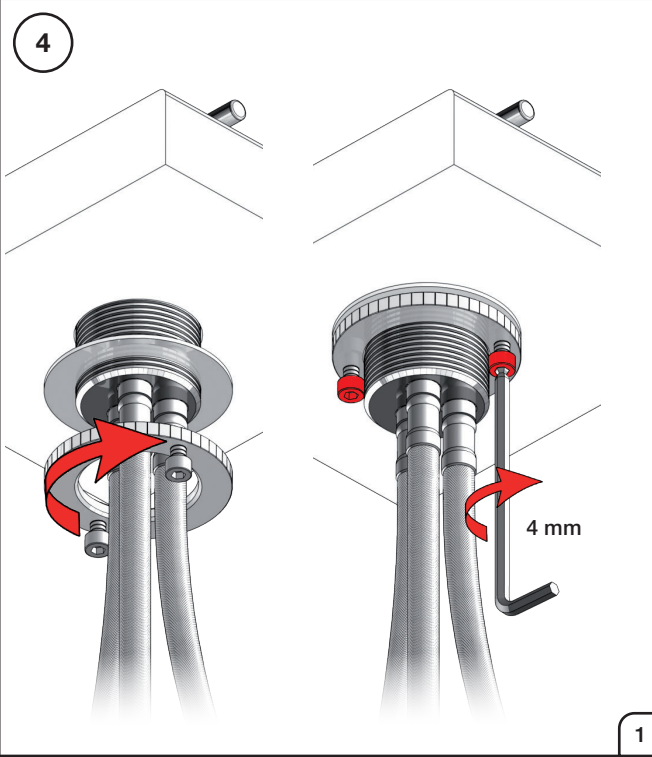

Data, 3 Bar /43.5 Psi:

	l/min.	Gal/min.
500:	14,5	3.8
590:	9,0	2.4
500-T1:	11,0	2.9
2500:	18,7	4.9
SC1:	18,7	4.9
SC5, 7:	18,0	4.8
SC9:	11,0	2.9

Max. 65°C, 150°F

500/2500: