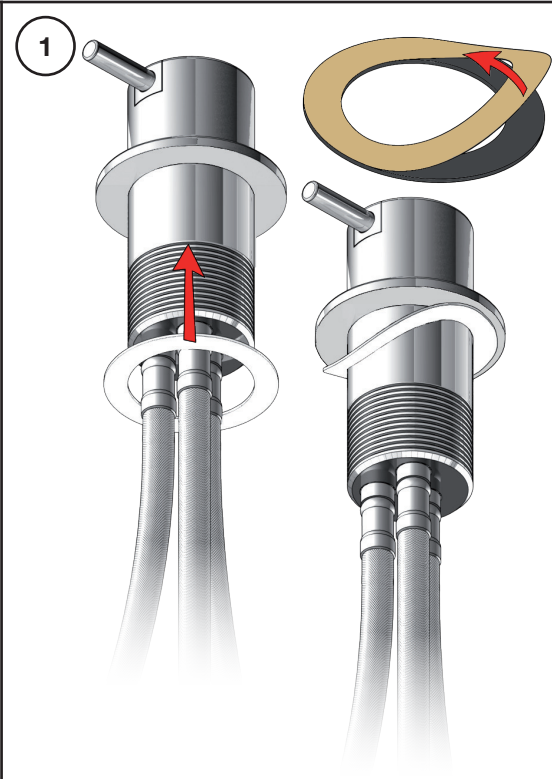

Data, 3 Bar /43.5 Psi:

	l/min.	Gal/min.
500:	14,5	3.8
590:	9,0	2.4
500-T1:	11,0	2.9
2500:	18,7	4.9
SC1:	18,7	4.9
SC5, 7:	18,0	4.8
SC9:	11,0	2.9

Max. 65°C, 150°F

500/2500: