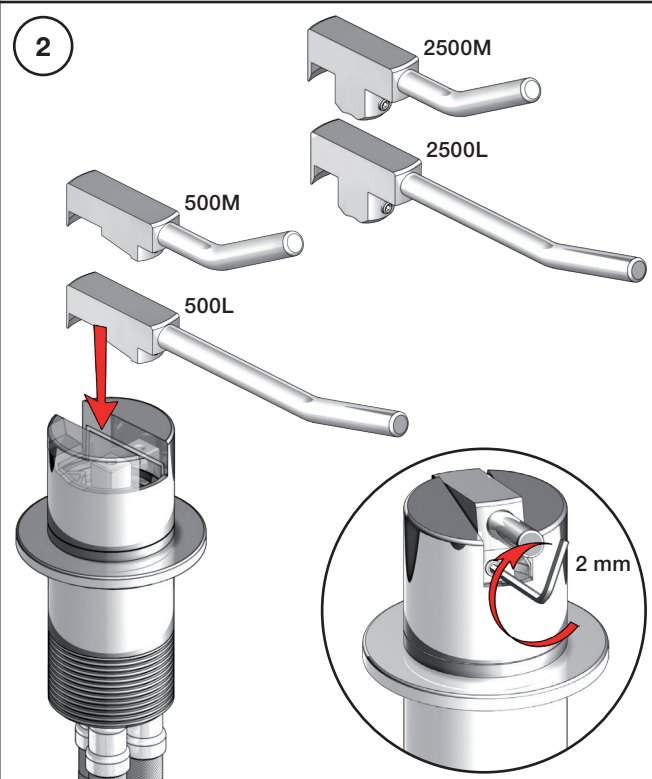

Data, 3 Bar /43.5 Psi:

	l/min.	Gal/min.
500:	14,5	3.8
590:	9,0	2.4
500-T1:	11,0	2.9
2500:	18,7	4.9
SC1:	18,7	4.9
SC5, 7:	18,0	4.8
SC9:	11,0	2.9

Max. 65°C, 150°F

500/2500: