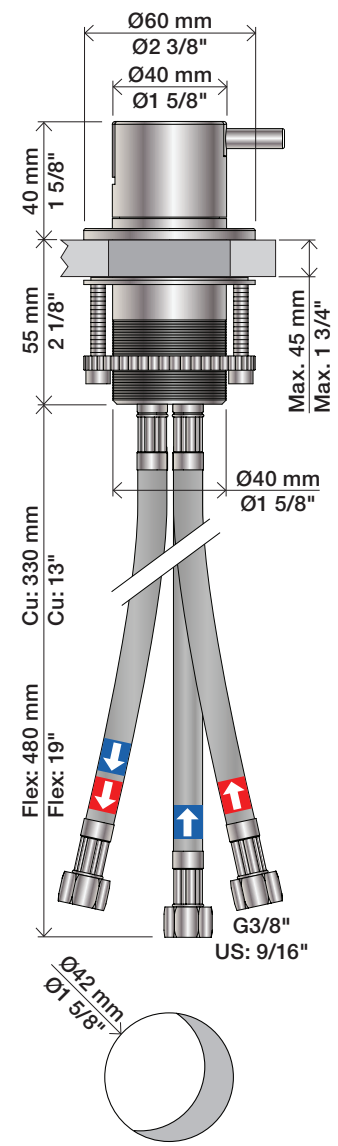

Data, 3 Bar /43.5 Psi:

	l/min.	Gal/min.
500:	14,5	3.8
590:	9,0	2.4
500-T1:	11,0	2.9
2500:	18,7	4.9
SC1:	18,7	4.9
SC5, 7:	18,0	4.8
SC9:	11,0	2.9

Max. 65°C, 150°F

500/2500: