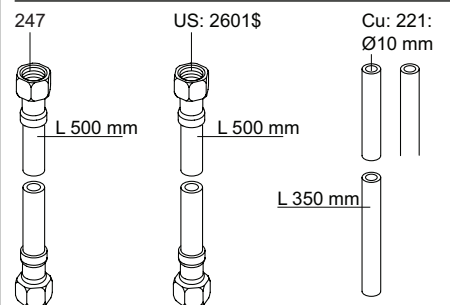

Additional parts
Zusätzliche Teile
Supplerede dele
Ytterligere delar

Remote control
Fernbedienung
Fjernbetjening
Fjärrkontroll

Afstandsbediening
Contrôle à distance
Telemando

2625

Power supply
Netzteil
Strømforsyning
Strömförsörjning

Stroomvoorziening
Alimentation
Convertidor adaptador