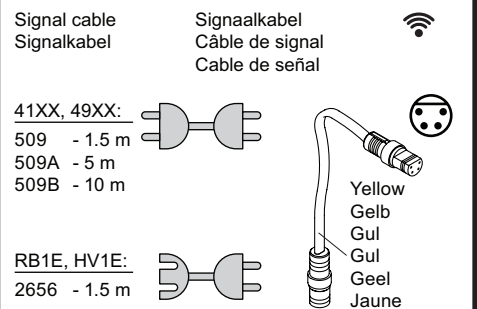

Additional parts
Zusätzliche Teile
Supplerede dele
Ytterligere delar

Remote control
Fernbedienung
Fjernbetjening
Fjärrkontroll

Afstandsbediening
Contrôle à distance
Telemando

2625

Power supply
Netzteil
Strømforsyning
Strömförsörjning

Stroomvoorziening
Alimentation
Convertidor adaptador