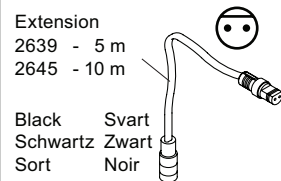

Additional parts
Zusätzliche Teile
Supplerede dele
Ytterligere delar

Remote control
Fernbedienung
Fjernbetjening
Fjärrkontroll

Afstandsbediening
Contrôle à distance
Telemando

2625

Power supply
Netzteil
Strømforsyning
Strömförsörjning

Stroomvoorziening
Alimentation
Convertidor adaptador