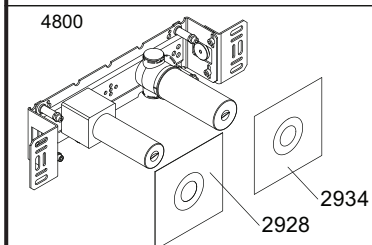

vola
Lunavej 2
DK-8700 Horsens
Tlf : + 45 7023 5500
sales@vola.com
www.vola.com

VOLA 4800

Date
May 22

Rev.
3

Sheet
SB 40.48