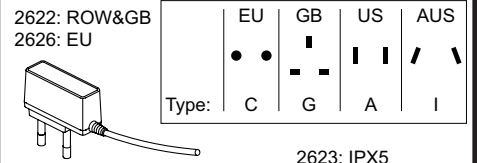

Additional parts
Zusätzliche Teile
Supplerede dele
Ytterligere delar

Remote control
Fernbedienung
Fjernbetjening
Fjärrkontroll

Afstandsbediening
Contrôle à distance
Telemando

2625

Power supply
Netzteil
Strømforsyning
Strömförsörjning

Stroomvoorziening
Alimentation
Convertidor adaptador