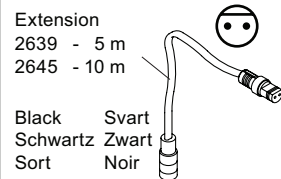

Additional parts
Zusätzliche Teile
Supplerede dele
Ytterligere delar

Remote control
Fernbedienung
Fjernbetjening
Fjärrkontroll

Afstandsbediening
Contrôle à distance
Telemando

2625

Power supply
Netzteil
Strømforsyning
Strömförsörjning

Stroomvoorziening
Alimentation
Convertidor adaptador