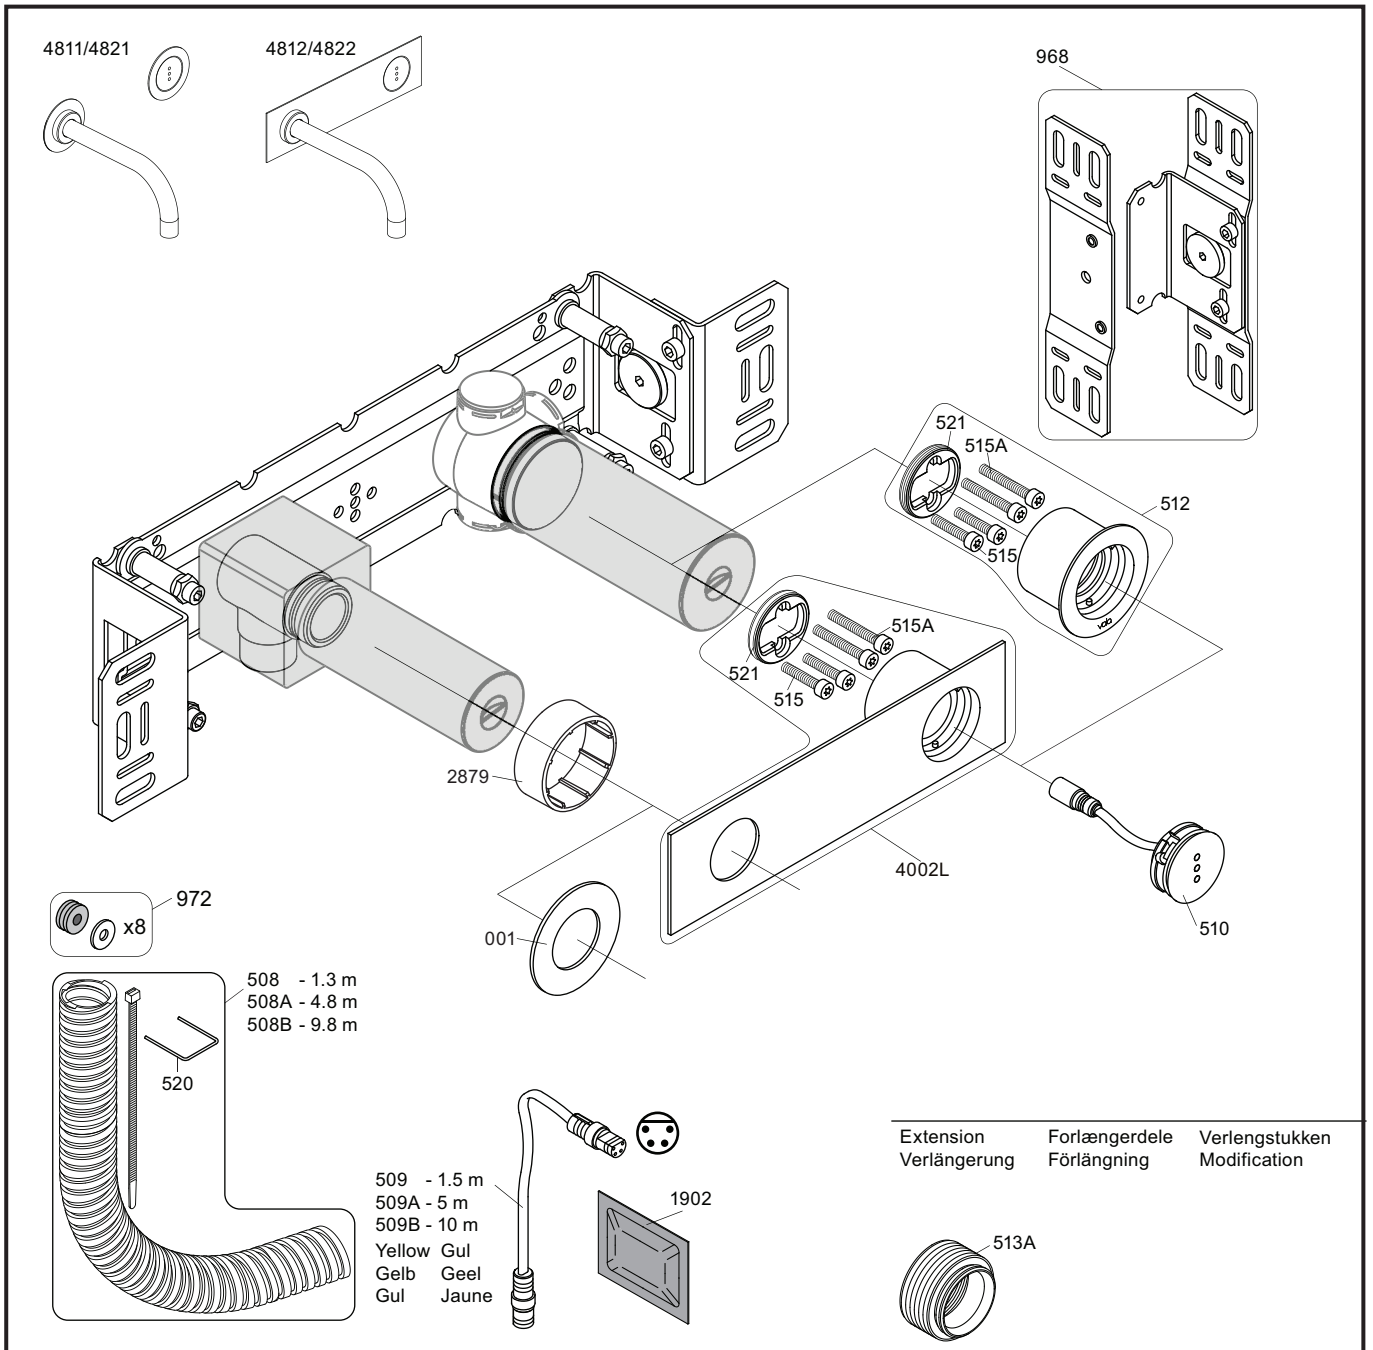

VR512:   2xVR515, 2xVR515A VR521
VR4002L: 2xVR515, 2xVR515A VR521