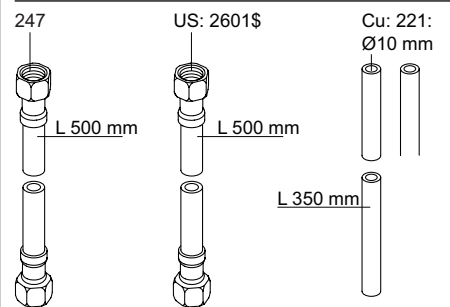

Additional parts
Zusätzliche Teile
Supplerede dele
Ytterligere delar

Remote control
Fernbedienung
Fjernbetjening
Fjärrkontroll

Afstandsbediening
Contrôle à distance
Telemando

2625

Power supply
Netzteil
Strømforsyning
Strömförsörjning

Stroomvoorziening
Alimentation
Convertidor adaptador