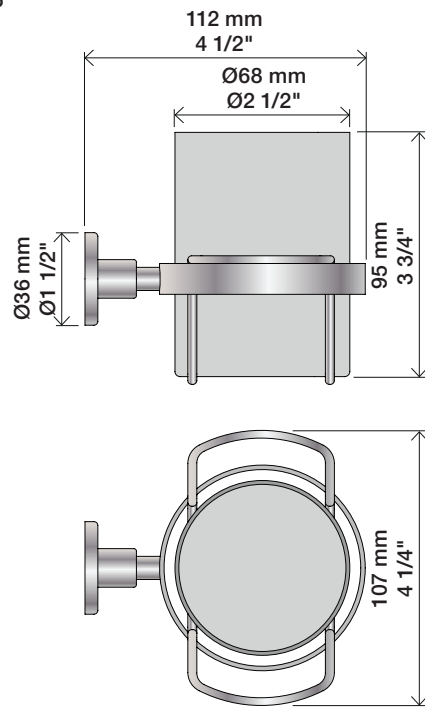

T4

T5

T6

T7

T11

T16

VOLA T3, T4, T5, T6, T7, T8, T9, T11, T14, T16, T27

www.vola.com

vola

5 1703182 372310

mnt_T3-T27_V3_40999247
01-04-2022

T14

T8

T9

T3

T27