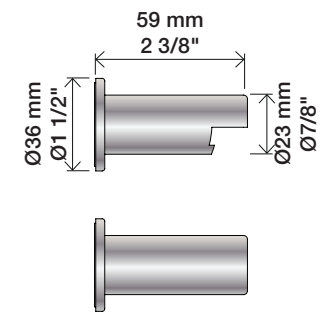

Max. 65°C. 150°F

1611: A 1621: B

A 170 mm 6 3/4"
 B 220 mm 8 3/4"

1641T8:

Brass: 200 mm 8"
 Steel: 217 mm 8 1/2"

1671:

1671-HT2:

www.vola.com

T8

T9

T3

T27

T4, T5, T6, T7, T11, T16, T27

T8, T9, T14

T3

VR040D/: VR22, VR44, VR45, VR246, VR249, VR623, VR624/A/C/D/E/F, 2xVR631, VR1902
 VR1640: VR23, VR44, VR45, VR47, VR246, VR249, VR623, VR624/A/C/D/E/F, 2xVR631, VR1902