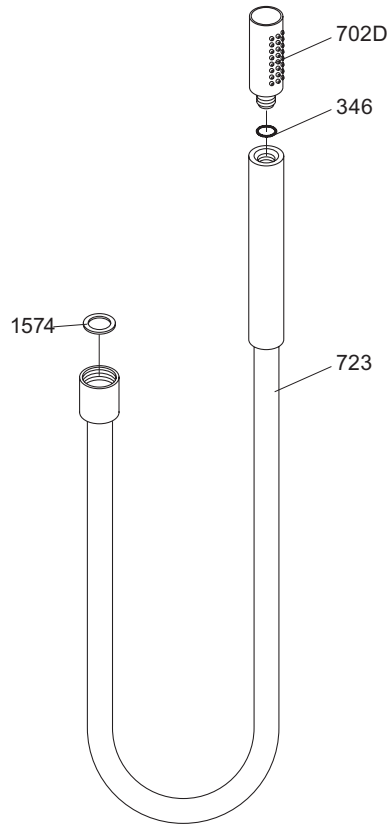

Max. 65°C. 150°F

1611: A 1621: B

A 170 mm 6 3/4"
 B 220 mm 8 3/4"

1641T8:

Brass: 200 mm 8"
 Steel: 217 mm 8 1/2"

1671:

1671-HT2:

www.vola.com

T8

T9

T3

T27

T4, T5, T6, T7, T11, T16, T27

T8, T9, T14

T3

VR040D/: VR22, VR44, VR45, VR246, VR249, VR623, VR624/A/C/D/E/F, 2xVR631, VR1902
 VR1640: VR23, VR44, VR45, VR47, VR246, VR249, VR623, VR624/A/C/D/E/F, 2xVR631, VR1902

vola
 Lunavej 2
 DK-8700 Horsens
 Tlf : + 45 7023 5500
 sales@vola.com
 www.vola.com

VOLA 1641T8

Date
 Jan. 96

Rev.
 2

Sheet
 SB 50A

T2V:

T2:

vola