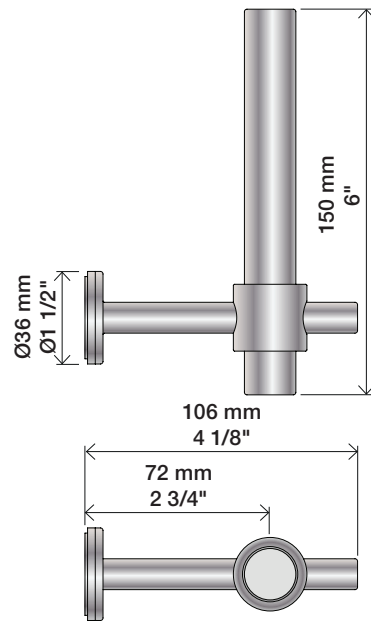

VOLA 1611, 1621, 1641T8

VOLA 1671, 1671-HT2

Fitting instruction
 Montageanleitung
 Monteringsvejledning
 Monteringsvægledning
 Montage hanleiding
 Manuel de montage

Data	Bar:	1	2	3	4	5
1611/1621	l/min	13.4	18.9	23.2	26.8	30.0
	Gal/min	3.5	5.0	6.1	7.1	7.9
1641	l/min	11.4	16.2	19.8	22.9	25.6
	Gal/min	3.0	4.3	5.3	6.1	6.8
1641 - T2	l/min	6.6	9.4	11.5	13.3	14.8
	Gal/min	1.74	2.5	3.0	3.5	3.9
1671 - T2	l/min	9.9	14.0	17.2	19.9	22.2
	Gal/min	2.6	3.7	4.5	5.3	5.9

Max. 65°C. 150°F

1611: A 1621: B

A 170 mm 6 3/4"
 B 220 mm 8 3/4"

1641T8:

Brass: 200 mm 8"
 Steel: 217 mm 8 1/2"

1671:

1671-HT2:

www.vola.com

T11

T16

VOLA T3, T4, T5, T6, T7, T8, T9, T11, T14, T16, T27

www.vola.com

vola

5 1703182 372310

mnt_T3-T27_V3_40999247
01-04-2022

T14

T8

T9

T3

T27

T4, T5, T6, T7, T11, T16, T27

T8, T9, T14

T3

VR040D/: VR22, VR44, VR45, VR246, VR249, VR623, VR624/A/C/D/E/F, 2xVR631, VR1902
 VR1640: VR23, VR44, VR45, VR47, VR246, VR249, VR623, VR624/A/C/D/E/F, 2xVR631, VR1902